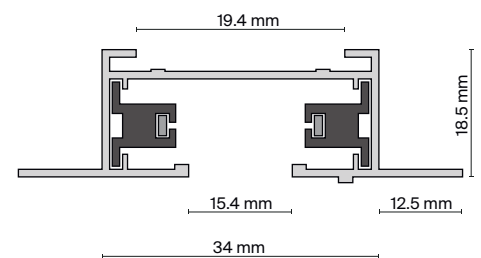

Elements of a single-phase track system Unity for in-built installation

SYSTEM ELEMENT	COLOR	ARTICLE	SIZE
BUSBAR	■ BLACK	TRX004-111B	H20 X W60 X L1000
	□ WHITE	TRX004-111W	H20 X W60 X L1000
	■ BLACK	TRX004-112B	H20 X W60 X L2000
	□ WHITE	TRX004-112W	H20 X W60 X L2000

SINGLE-PHASE BUILD-IN UNITY TRACK SYSTEM.

Elements of a single-phase track system Unity for in-built installation

SYSTEM ELEMENT	COLOR	ARTICLE
STRAIGHT CONNECTOR	■ BLACK	TRA002C-11B
	□ WHITE	TRA002C-11W

POWER INPUT	■ BLACK	TRA002B-11B
	□ WHITE	TRA002B-11W

PLUG	■ BLACK	TRA002EC-11B
	□ WHITE	TRA002EC-11W

SYSTEM ELEMENT	COLOR	ARTICLE
L-SHAPED CONNECTOR	■ BLACK	TRA002CL-11B
	□ WHITE	TRA002CL-11W

T-SHAPED CONNECTOR	■ BLACK	TRA002CT-11B
	□ WHITE	TRA002CT-11W