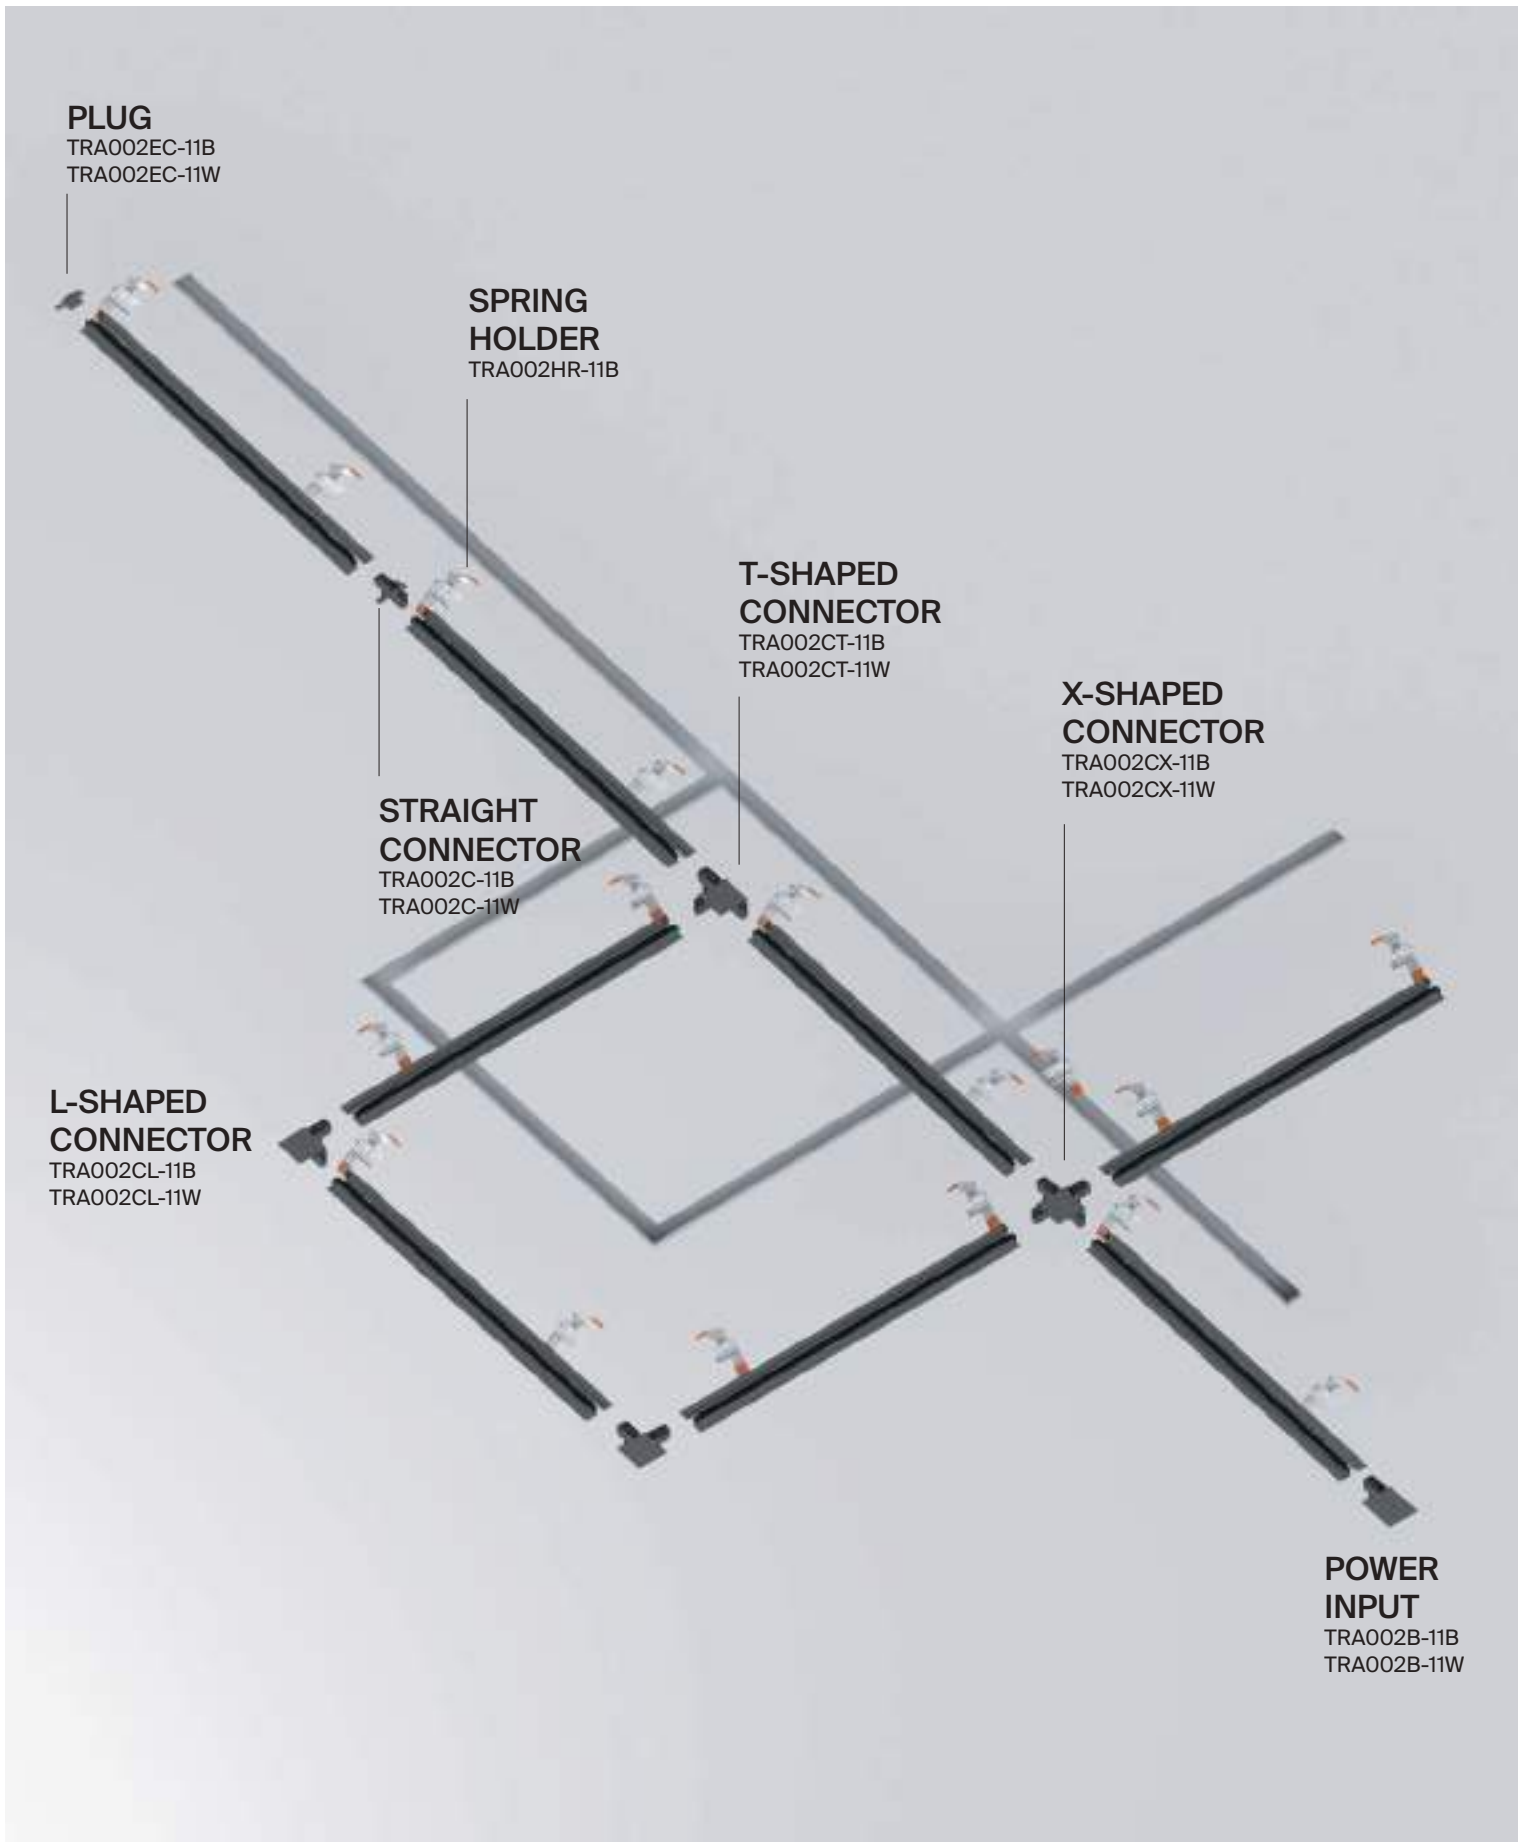

Elements of a single-phase track system Unity for in-built installation

SYSTEM ELEMENT	COLOR	ARTICLE	SIZE
BUSBAR	■ BLACK	TRX004-111B	H20 X W60 X L1000
	□ WHITE	TRX004-111W	H20 X W60 X L1000
	■ BLACK	TRX004-112B	H20 X W60 X L2000
	□ WHITE	TRX004-112W	H20 X W60 X L2000

SINGLE-PHASE BUILD-IN UNITY TRACK SYSTEM.

Elements of a single-phase track system Unity for in-built installation

SYSTEM ELEMENT	COLOR	ARTICLE
STRAIGHT CONNECTOR	■ BLACK	TRA002C-11B
	□ WHITE	TRA002C-11W

POWER INPUT	■ BLACK	TRA002B-11B
	□ WHITE	TRA002B-11W

PLUG	■ BLACK	TRA002EC-11B
	□ WHITE	TRA002EC-11W

SYSTEM ELEMENT	COLOR	ARTICLE
L-SHAPED CONNECTOR	■ BLACK	TRA002CL-11B
	□ WHITE	TRA002CL-11W

T-SHAPED CONNECTOR	■ BLACK	TRA002CT-11B
	□ WHITE	TRA002CT-11W

X-SHAPED CONNECTOR	■ BLACK	TRA002CX-11B
	□ WHITE	TRA002CX-11W

SPRING HOLDER	■ SILVER	TRA002HR-11B
---------------	----------	--------------