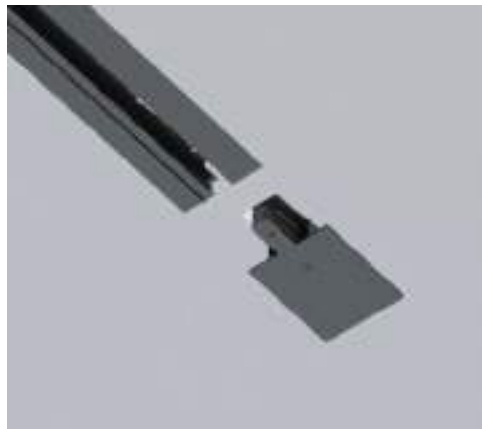

Elements of a single-phase track system Unity for in-built installation

SYSTEM ELEMENT	COLOR	ARTICLE	SIZE
BUSBAR	■ BLACK	TRX004-111B	H20 X W60 X L1000
	□ WHITE	TRX004-111W	H20 X W60 X L1000
	■ BLACK	TRX004-112B	H20 X W60 X L2000
	□ WHITE	TRX004-112W	H20 X W60 X L2000

SINGLE-PHASE BUILD-IN UNITY TRACK SYSTEM.

Elements of a single-phase track system Unity for in-built installation

SYSTEM ELEMENT	COLOR	ARTICLE
STRAIGHT CONNECTOR	■ BLACK	TRA002C-11B
	□ WHITE	TRA002C-11W

POWER INPUT	■ BLACK	TRA002B-11B
	□ WHITE	TRA002B-11W

PLUG	■ BLACK	TRA002EC-11B
	□ WHITE	TRA002EC-11W

SYSTEM ELEMENT	COLOR	ARTICLE
L-SHAPED CONNECTOR	■ BLACK	TRA002CL-11B
	□ WHITE	TRA002CL-11W

T-SHAPED CONNECTOR	■ BLACK	TRA002CT-11B
	□ WHITE	TRA002CT-11W

X-SHAPED CONNECTOR	■ BLACK	TRA002CX-11B
	□ WHITE	TRA002CX-11W

SPRING HOLDER	■ SILVER	TRA002HR-11B
---------------	----------	--------------