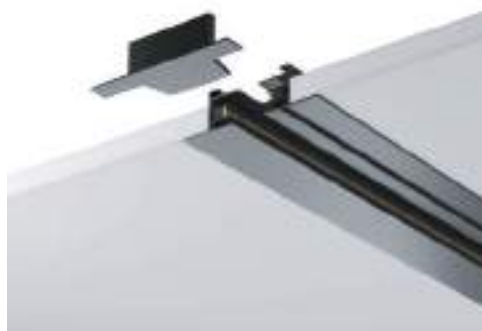

Elements of a single-phase track system Unity for in-built installation

SYSTEM ELEMENT	COLOR	ARTICLE	SIZE
BUSBAR	■ BLACK	TRX004-111B	H20 X W60 X L1000
	□ WHITE	TRX004-111W	H20 X W60 X L1000
	■ BLACK	TRX004-112B	H20 X W60 X L2000
	□ WHITE	TRX004-112W	H20 X W60 X L2000

SINGLE-PHASE BUILD-IN UNITY TRACK SYSTEM.

Elements of a single-phase track system Unity for in-built installation

SYSTEM ELEMENT	COLOR	ARTICLE
STRAIGHT CONNECTOR	■ BLACK	TRA002C-11B
	□ WHITE	TRA002C-11W

POWER INPUT	■ BLACK	TRA002B-11B
	□ WHITE	TRA002B-11W

PLUG	■ BLACK	TRA002EC-11B
	□ WHITE	TRA002EC-11W

SYSTEM ELEMENT	COLOR	ARTICLE
L-SHAPED CONNECTOR	■ BLACK	TRA002CL-11B
	□ WHITE	TRA002CL-11W

T-SHAPED CONNECTOR	■ BLACK	TRA002CT-11B
	□ WHITE	TRA002CT-11W