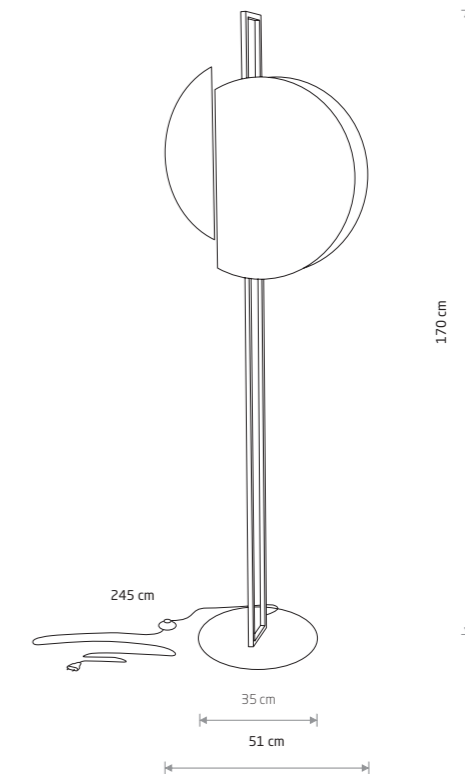

SUNSET

plywood, painted steel

7647

2xGX53, max 12W only LED

Item No.	Power	Colour temp.	Luminous flux	Colour Rendering Index (CRI)	Input	Safety type	Ingress protection	Lifetime
7651	15W LED	3000K	610 lm	>90	~220-230 V, 50/60 Hz	⊕	IP20	30000h

DARK WOOD BLACK P013 RAL 9005 GOLD