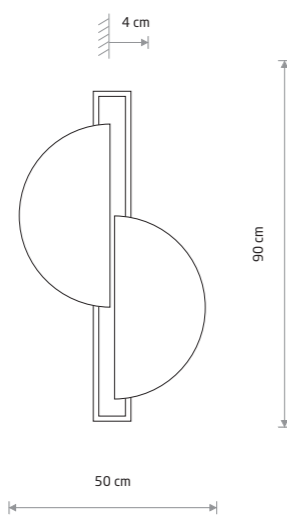

SUNRISE LED 7652

SUNRISE LED

plywood, painted steel

7652

Item No.	Power	Colour temp.	Luminous flux	Colour Rendering Index (CRI)	Input	Safety type	Ingress protection	Lifetime
7652	14W LED	3000K	340 lm	>90	~220-230 V, 50/60 Hz	⊕	IP20	30000h

7647

2xGX53, max 12W only LED

Item No.	Power	Colour temp.	Luminous flux	Colour Rendering Index (CRI)	Input	Safety type	Ingress protection	Lifetime
7651	15W LED	3000K	610 lm	>90	~220-230 V, 50/60 Hz	⊕	IP20	30000h