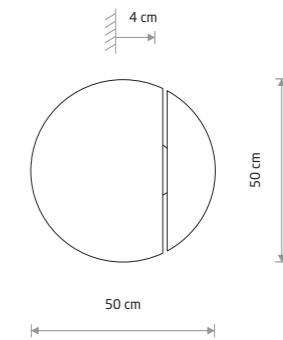

SUN LED

plywood, painted steel

7651