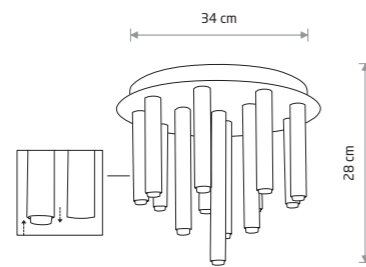

STALACTITE 9054

STALACTITE

■ painted steel

- 8355
- 13xG9, max 10W only LED

■ solid brass, painted steel

- 9054
- 13xG9, max 10W only LED

STALACTITE 8352

STALACTITE

■ painted steel, flexible stem

- 8351
- 1xG9, max 10W only LED

■ solid brass, painted steel, flexible stem

- 8352
- 1xG9, max 10W only LED

STALACTITE 9055

STALACTITE

■ painted steel, flexible stem

- 8353
- 2xG9, max 10W only LED

■ solid brass, painted steel, flexible stem

- 9055
- 2xG9, max 10W only LED