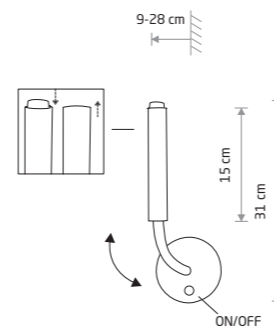

STALACTITE 9054

STALACTITE

■ painted steel

- 8355
- 13xG9, max 10W only LED

■ solid brass, painted steel

- 9054
- 13xG9, max 10W only LED

STALACTITE 8352

STALACTITE

■ painted steel, flexible stem

- 8351
- 1xG9, max 10W only LED

■ solid brass, painted steel, flexible stem

- 8352
- 1xG9, max 10W only LED

STALACTITE 9055

STALACTITE

■ painted steel, flexible stem

- 8353
- 2xG9, max 10W only LED

■ solid brass, painted steel, flexible stem

- 9055
- 2xG9, max 10W only LED