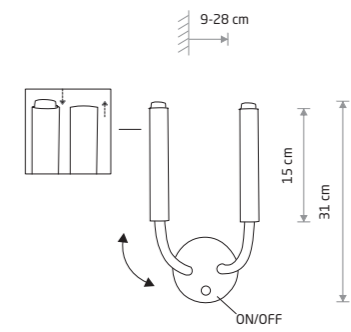

STALACTITE 9054

STALACTITE

■ painted steel

- 8355
- 13xG9, max 10W only LED

■ solid brass, painted steel

- 9054
- 13xG9, max 10W only LED

STALACTITE 8352

STALACTITE

■ painted steel, flexible stem

- 8351
- 1xG9, max 10W only LED

■ solid brass, painted steel, flexible stem

- 8352
- 1xG9, max 10W only LED

STALACTITE 9055

STALACTITE

■ painted steel, flexible stem

- 8353
- 2xG9, max 10W only LED

■ solid brass, painted steel, flexible stem

- 9055
- 2xG9, max 10W only LED