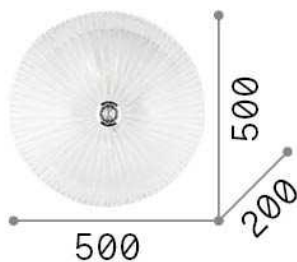

General info

DECORATIVO - Ceiling

Indoor ceiling or wall mounted lamp with multiple sources and diffuse light emission

Ean	8021696140186
Item	SHELL PL4 AMBRA
Installation	Ceiling, Wall
Guarantee	5 years
Gross weight	7.99 kg
Volume	0.06468 m ³

Technical info

Net weight	6.15 kg
Insulation class	I
Protection index	IP20
Compliance	CE
Operating temperature	0° ~ +40 °C
Dimmer	Non-dimmable
Power output	220-240 V AC
Power supply	Not required

Source info