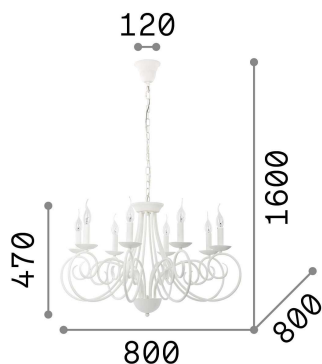

General info

DECORATIVO - Hanging

Indoor suspended chandelier light with multiple sources and diffuse light emission

Ean	8021696092782
Item	SEM SP8
Installation	Suspension
Guarantee	5 years
Gross weight	7.1 kg
Volume	0.159266 m ³

Technical info

Net weight	4.3 kg
Insulation class	I
Protection index	IP20
Compliance	CE
Operating temperature	0° ~ +40 °C
Dimmer	Non-dimmable
Power output	220-240 V AC
Power supply	Not required

Source info

Integrated source	Light bulb (not included)
Replaceable source	Replaceable
Power	E14 max 8 x 40W
Emission	Diffuse
Max consumption	-
Recommended bulb	E14 OLIVA 4W 3000K CRI80 TRASP