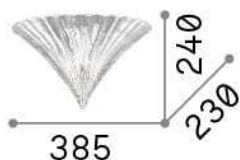

Source info

Integrated source	Light bulb (not included)
Replaceable source	Replaceable
Power	E14 max 1 x 40W
Emission	Diffuse
Max consumption	-
Recommended bulb	E14 OLIVA 4W 3000K CRI80 TRASP