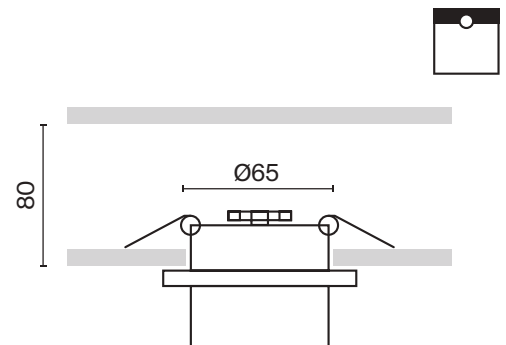

Recessed light source for anti-glare effect.