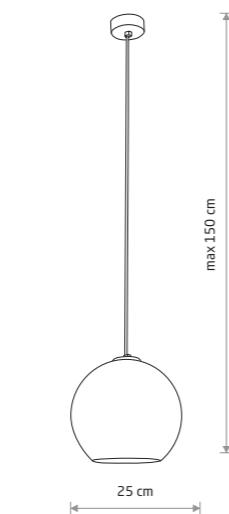

POLARIS 9060

POLARIS 9057

POLARIS 9058

POLARIS 9056

POLARIS
metallized glass, painted steel

- 9060
- 1xE27, max 25W only LED

POLARIS
metallized glass, painted steel

- 9056
- 9057
- 9058
- 1xE27, max 25W only LED