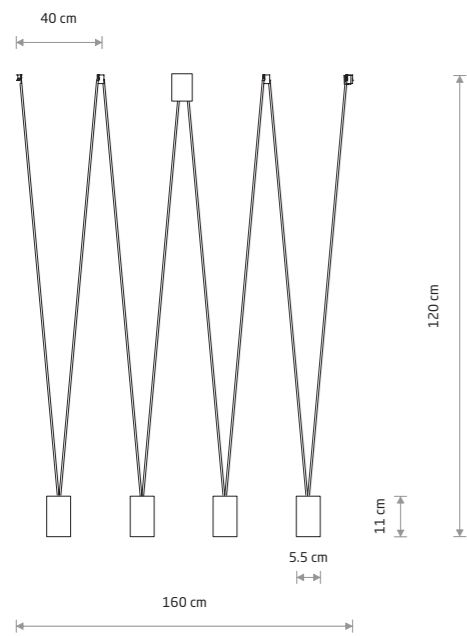

MORE EYE 7825

MORE TONE 7817

MORE EYE

painted steel

7824 7822

4xGU10, max 10W only LED

solid brass, painted steel

7610

4xGU10, max 10W only LED

MORE EYE

painted steel

7826 7825

5xGU10, max 10W only LED

solid brass, painted steel

7608

5xGU10, max 10W only LED

MORE TONE

painting steel, plastic ABS

7816 7814

4xGU10, max 10W only LED

MORE TONE

painting steel, plastic ABS

7821 7817

5xGU10, max 10W only LED