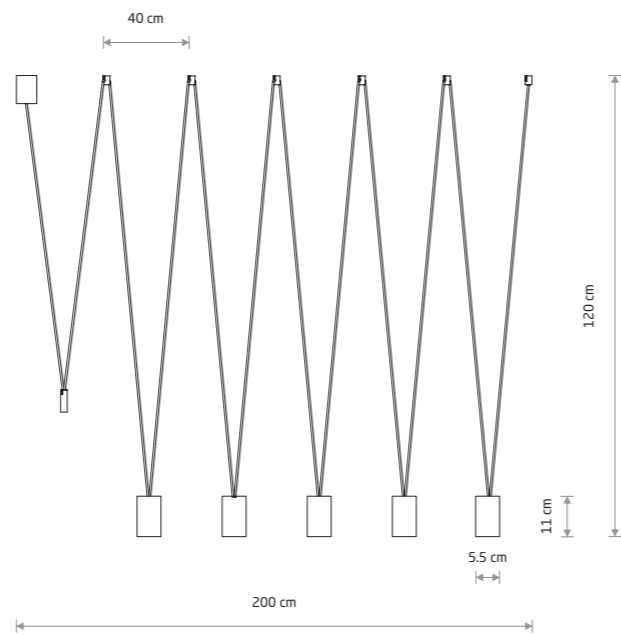

MORE EYE 7825

MORE TONE 7817

MORE EYE

painted steel

7824 7822

4xGU10, max 10W only LED

solid brass, painted steel

7610

4xGU10, max 10W only LED

MORE EYE

painted steel

7826 7825

5xGU10, max 10W only LED

solid brass, painted steel

7608

5xGU10, max 10W only LED

MORE TONE

painting steel, plastic ABS

7816 7814

4xGU10, max 10W only LED

MORE TONE

painting steel, plastic ABS

7821 7817

5xGU10, max 10W only LED