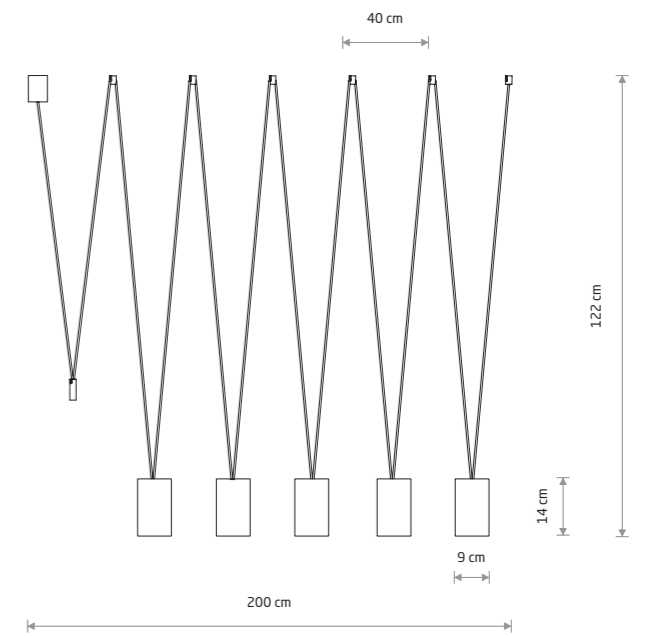

4xGU10, max 10W only LED

MORE EYE

painted steel

7826 7825

5xGU10, max 10W only LED

solid brass, painted steel

7608

5xGU10, max 10W only LED

MORE TONE

painting steel, plastic ABS

7816 7814

4xGU10, max 10W only LED

MORE TONE

painting steel, plastic ABS

7821 7817

5xGU10, max 10W only LED