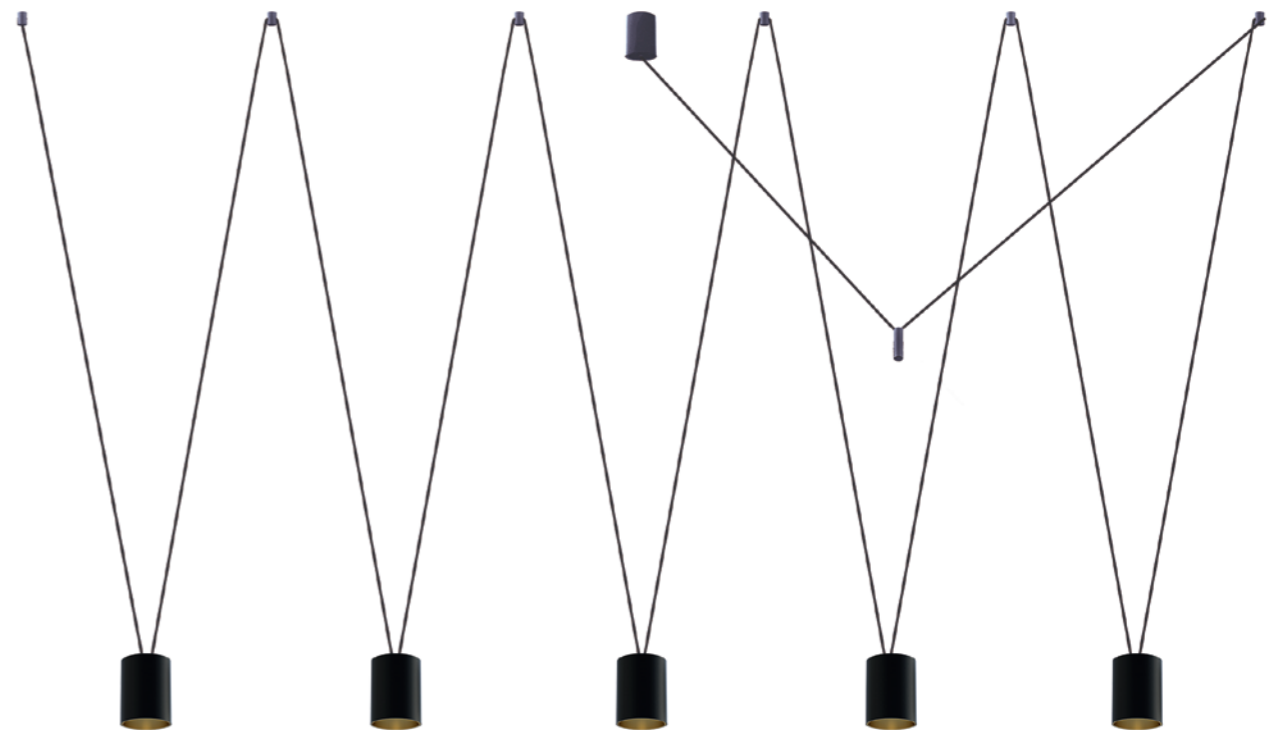

MORE EYE 7825

MORE TONE 7817

MORE EYE

painted steel

7824 7822

4xGU10, max 10W only LED

solid brass, painted steel

7610

4xGU10, max 10W only LED

MORE EYE

painted steel

7826 7825

5xGU10, max 10W only LED

solid brass, painted steel

7608

5xGU10, max 10W only LED

MORE TONE

painting steel, plastic ABS

7816 7814

4xGU10, max 10W only LED

MORE TONE

painting steel, plastic ABS

7821 7817

5xGU10, max 10W only LED