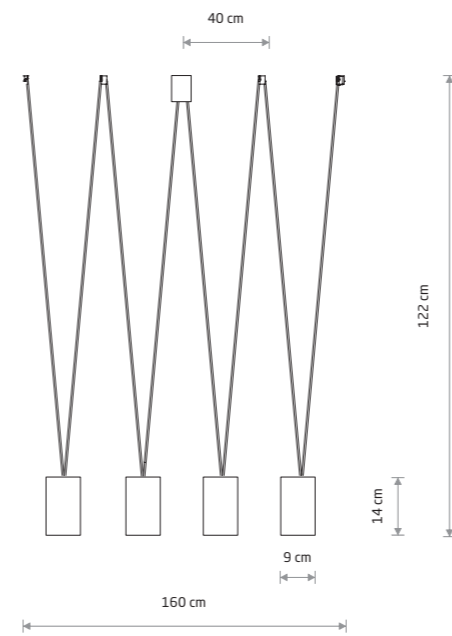

4xGU10, max 10W only LED

MORE EYE

painted steel

7826 7825

5xGU10, max 10W only LED

solid brass, painted steel

7608

5xGU10, max 10W only LED

MORE TONE

painting steel, plastic ABS

7816 7814

4xGU10, max 10W only LED

MORE TONE

painting steel, plastic ABS

7821 7817

5xGU10, max 10W only LED