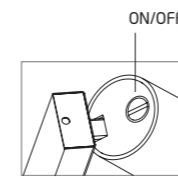

**MONO LONG**

painting steel, plastic ABS

- 7726    ■ 7730
- 7672    ■ 7675

● 2xGU10, max 10W only LED

solid brass, painting steel, plastic ABS

- 7733

● 2xGU10, max 10W only LED

MONO 7840