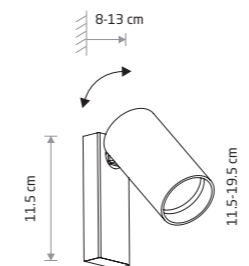

**MONO LONG**

painting steel, plastic ABS

- 7726    ■ 7730
- 7672    ■ 7675

● 2xGU10, max 10W only LED

solid brass, painting steel, plastic ABS

- 7733

● 2xGU10, max 10W only LED

MONO 7840