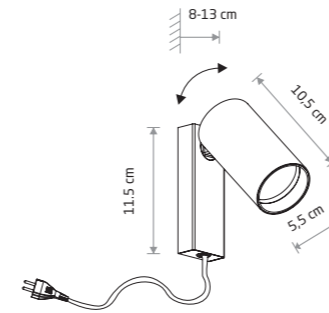

MONO 7786

MONO

painting steel, plastic ABS

- 7787   ■ 7786
- 7773   ■ 7765

● 1xGU10, max 10W only LED

solid brass, painting steel, plastic ABS

- 7781

● 1xGU10, max 10W only LED