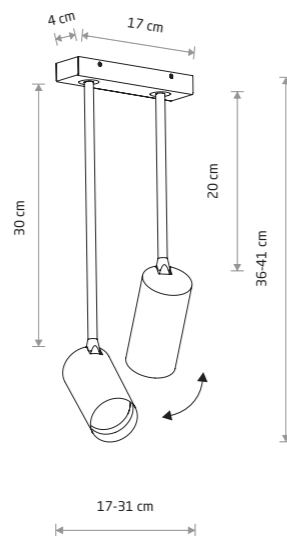

MONO LONG S 7727

**MONO LONG S**

painting steel, plastic ABS

- 7724    ■ 7727
- 7670    ■ 7673

● 1xGU10, max 10W only LED

solid brass, painting steel, plastic ABS

- 7731

● 1xGU10, max 10W only LED

**MONO**

painting steel, plastic ABS

- 7787    ■ 7786
- 7773    ■ 7765

● 1xGU10, max 10W only LED

solid brass, painting steel, plastic ABS

- 7781

● 1xGU10, max 10W only LED

MONO LONG 7730

**MONO LONG**

painting steel, plastic ABS

- 7726    ■ 7730
- 7672    ■ 7675

● 2xGU10, max 10W only LED

solid brass, painting steel, plastic ABS

- 7733

● 2xGU10, max 10W only LED

MONO 7840

**MONO**

painting steel, plastic ABS

- 7808    ■ 7840
- 7772    ■ 7764

● 1xGU10, max 10W only LED

solid brass, painting steel, plastic ABS

- 7780

● 1xGU10, max 10W only LED