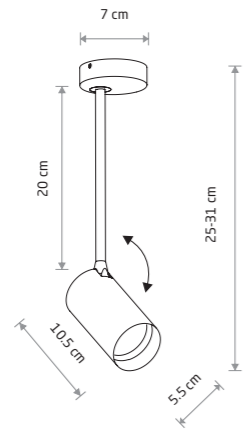

MONO LONG S 7727

**MONO LONG S**

painting steel, plastic ABS

- 7724    ■ 7727
- 7670    ■ 7673

● 1xGU10, max 10W only LED

solid brass, painting steel, plastic ABS

- 7731

● 1xGU10, max 10W only LED

**MONO LONG M**

painting steel, plastic ABS

- 7725    ■ 7728
- 7671    ■ 7674

● 1xGU10, max 10W only LED

solid brass, painting steel, plastic ABS

- 7732

● 1xGU10, max 10W only LED

MONO 7786

**MONO**

painting steel, plastic ABS

- 7787    ■ 7786
- 7773    ■ 7765

● 1xGU10, max 10W only LED

solid brass, painting steel, plastic ABS

- 7781

● 1xGU10, max 10W only LED

MONO LONG 7730

**MONO**

painting steel, plastic ABS

- 7808    ■ 7840
- 7772    ■ 7764

● 1xGU10, max 10W only LED

solid brass, painting steel, plastic ABS

- 7780

● 1xGU10, max 10W only LED