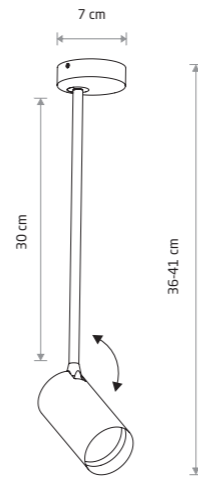

MONO LONG S 7727

**MONO LONG S**

painting steel, plastic ABS

- 7724    ■ 7727
- 7670    ■ 7673

● 1xGU10, max 10W only LED

solid brass, painting steel, plastic ABS

- 7731

● 1xGU10, max 10W only LED

**MONO LONG M**

painting steel, plastic ABS

- 7725    ■ 7728
- 7671    ■ 7674

● 1xGU10, max 10W only LED

solid brass, painting steel, plastic ABS

- 7732

● 1xGU10, max 10W only LED

MONO 7786

**MONO**

painting steel, plastic ABS

- 7787    ■ 7786
- 7773    ■ 7765

● 1xGU10, max 10W only LED

solid brass, painting steel, plastic ABS

- 7781

● 1xGU10, max 10W only LED

MONO LONG 7730

**MONO**

painting steel, plastic ABS

- 7808    ■ 7840
- 7772    ■ 7764

● 1xGU10, max 10W only LED

solid brass, painting steel, plastic ABS

- 7780

● 1xGU10, max 10W only LED