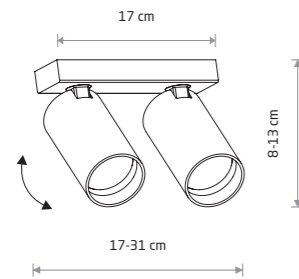

MONO

painting steel, plastic ABS

7810 7841

7774 7766

2xGU10, max 10W only LED

solid brass, painting steel, plastic ABS

7782

2xGU10, max 10W only LED