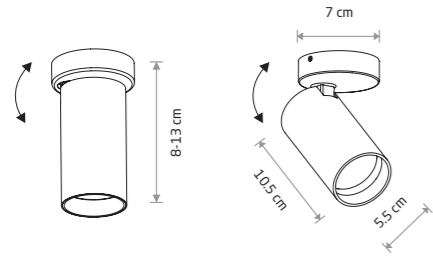

MONO 7807

**MONO**

painting steel, plastic ABS

7807 7838

7771 7763

1xGU10, max 10W only LED

solid brass, painting steel, plastic ABS

7778

1xGU10, max 10W only LED

MONO 7811

**MONO**

painting steel, plastic ABS

7811 7842

7775 7767

3xGU10, max 10W only LED

solid brass, painting steel, plastic ABS

solid brass, painting steel, plastic ABS

7782

2xGU10, max 10W only LED

MONO 7812

**MONO**

painting steel, plastic ABS

7812 7843

7776 7768

4xGU10, max 10W only LED

solid brass, painting steel, plastic ABS

7784

4xGU10, max 10W only LED