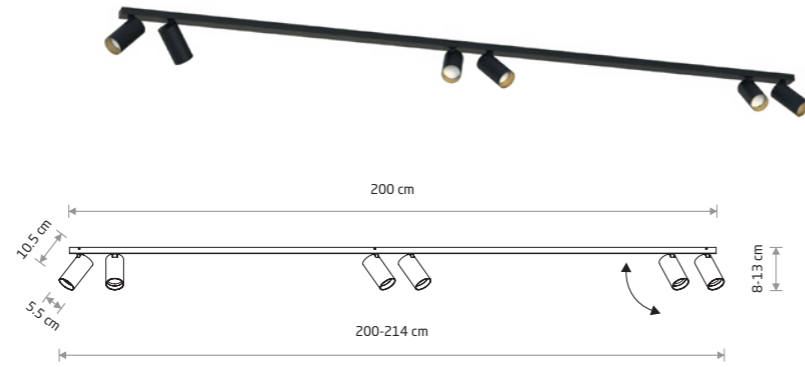

### MONO

painting steel, plastic ABS

7813 7844

7777 7770

6xGU10, max 10W only LED

solid brass, painting steel, plastic ABS

7785

6xGU10, max 10W only LED

MONO 7770

MONO CORNER 2X150 7700

### MONO 2X150

painting steel, plastic ABS

7750 7720

7694 7698

8xGU10, max 10W only LED

solid brass, painting steel, plastic ABS

7754

8xGU10, max 10W only LED

### MONO CORNER 2X150

painting steel, plastic ABS

7751 7721

7695 7700

8xGU10, max 10W only LED

solid brass, painting steel, plastic ABS

7755

8xGU10, max 10W only LED