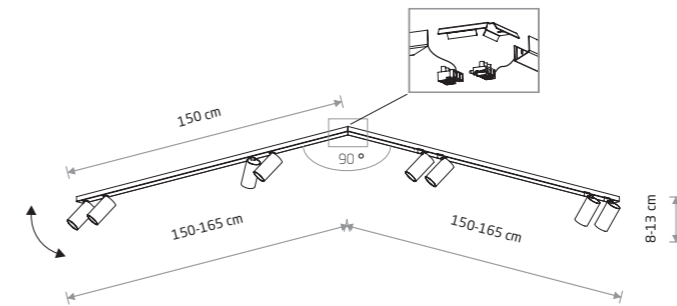

### MONO CORNER 2X150

painting steel, plastic ABS

7751 7721

7695 7700

8xGU10, max 10W only LED

solid brass, painting steel, plastic ABS

7755

8xGU10, max 10W only LED