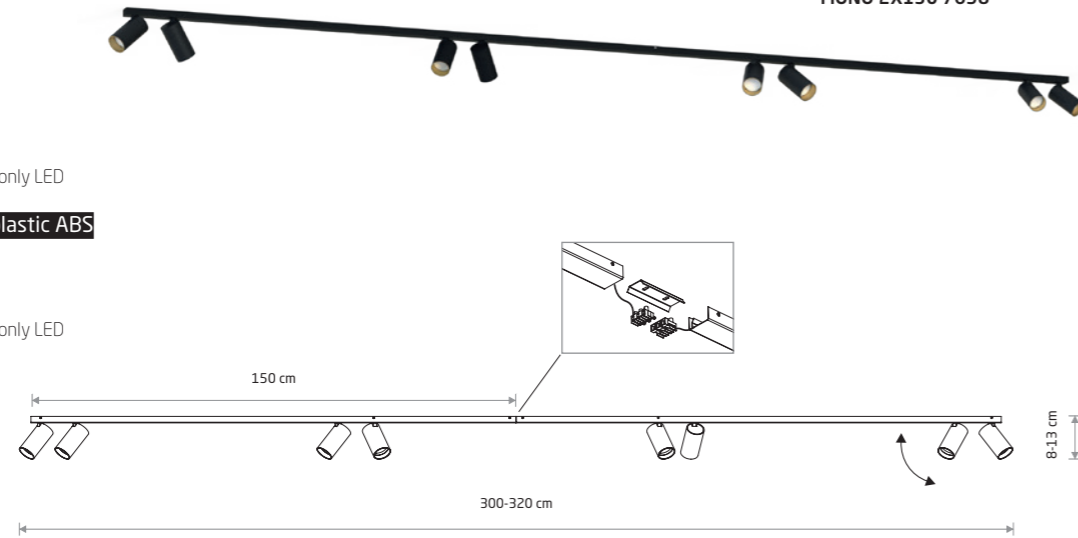

### MONO

painting steel, plastic ABS

7813 7844

7777 7770

6xGU10, max 10W only LED

solid brass, painting steel, plastic ABS

7785

6xGU10, max 10W only LED

### MONO 2X150

painting steel, plastic ABS

7750 7720

7694 7698

8xGU10, max 10W only LED

solid brass, painting steel, plastic ABS

7754

8xGU10, max 10W only LED

### MONO CORNER 2X150

painting steel, plastic ABS

7751 7721

7695 7700

8xGU10, max 10W only LED

solid brass, painting steel, plastic ABS

7755

8xGU10, max 10W only LED

### MONO 2X200

painting steel, plastic ABS

7752 7722

7696 7701

8xGU10, max 10W only LED

solid brass, painting steel, plastic ABS

7756

8xGU10, max 10W only LED