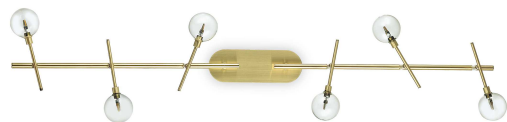

General info

DECORATIVO - Ceiling

Indoor ceiling or wall mounted adjustable lamp with multiple sources and diffuse light emission

Ean	8021696200361
Item	MARACAS PL6 OTTONE
Installation	Ceiling, Wall
Guarantee	5 years
Gross weight	1.87 kg
Volume	0.024192 m ³

Source info

Integrated source	Light bulb (included)
Replaceable source	Replaceable
Power	G4 max 6 x 2W
Emission	Diffuse
Max consumption	-
Bulb included	EAN 8021696222257 - G4 2.0W 170Lm 3000K