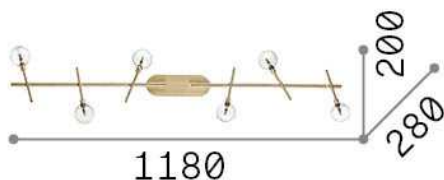

General info

DECORATIVO - Ceiling

Indoor ceiling or wall mounted adjustable lamp with multiple sources and diffuse light emission

Ean	8021696200361
Item	MARACAS PL6 OTTONE
Installation	Ceiling, Wall
Guarantee	5 years
Gross weight	1.87 kg
Volume	0.024192 m ³

Technical info

Net weight	1.28 kg
Insulation class	II
Protection index	IP20
Compliance	CE
Operating temperature	0° ~ +40 °C
Dimmer	Non-dimmable, On-Off
Power output	220-240 V AC 50/60 Hz
Power supply	In-built, included electronic
Adjustability	YES