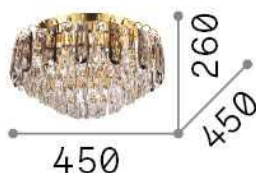

Source info

Integrated source	Light bulb (included)
Replaceable source	Replaceable
Power	G9 max 7 x 15W
Emission	Diffuse
Max consumption	-
Bulb included	EAN 8021696209043 - G9 3.2W 300Lm 3000K