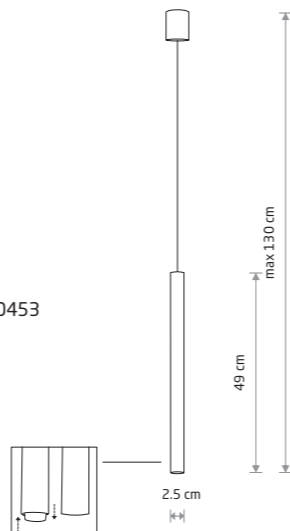

1xG9, max 10W only LED

LASER 490

painting steel

- 8796
- 8797

1xG9, max 10W only LED

solid brass, painting steel

- 8798

1xG9, max 10W only LED