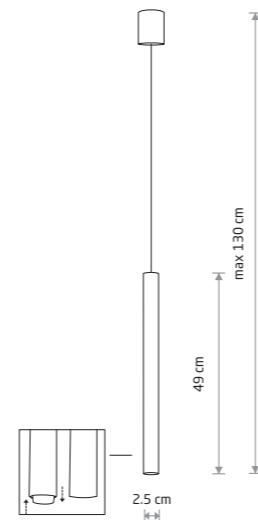

1xG9, max 10W only LED

LASER 490

painting steel

- 8796
- 8797

1xG9, max 10W only LED

solid brass, painting steel

- 8798

1xG9, max 10W only LED