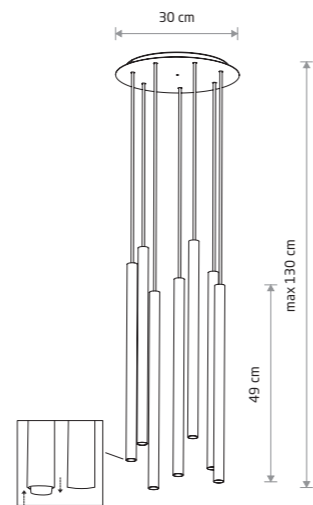

1xG9, max 10W only LED

LASER 1000 8434

LASER 490 10704

LASER 490 10705

LASER 490

paint^{ed} steel

- 8922
- 8923
- 10705

- 10xG9, max 10W only LED