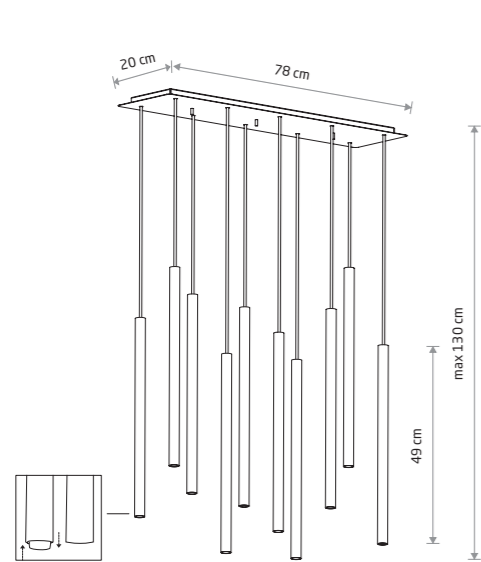

1xG9, max 10W only LED

LASER 1000 8434

LASER 490 10704

LASER 490 10705

LASER 490

paint^{ed} steel

- 8922
- 8923
- 10705

- 10xG9, max 10W only LED