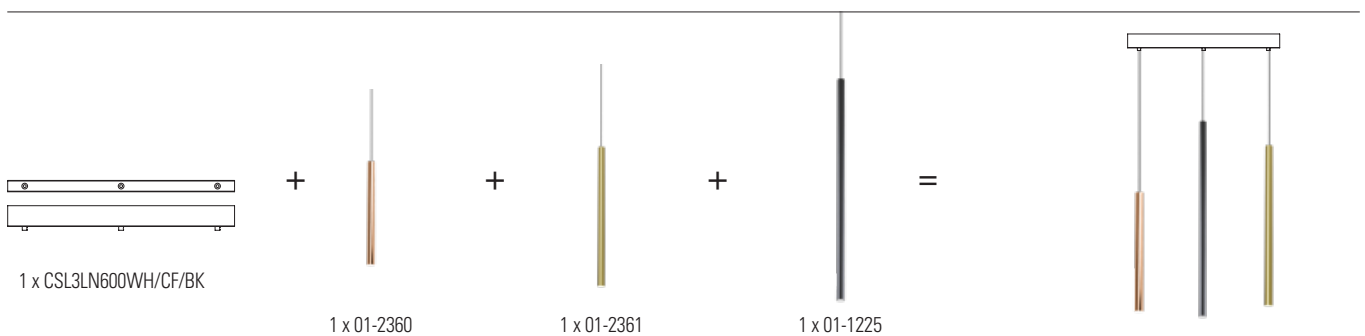

- art. 01-1220 Sand White
- art. 01-1221 Sand Black
- art. 01-2365 Sand Coffee
- art. 01-2360 Rose Gold
- art. 01-2359 Brush Brass

- art. 01-1222 Sand White
- art. 01-1223 Sand Black
- art. 01-2366 Sand Coffee
- art. 01-2362 Rose Gold
- art. 01-2361 Brush Brass

- art. 01-1224 Sand White
- art. 01-1225 Sand Black
- art. 01-2367 Sand Coffee
- art. 01-2364 Rose Gold
- art. 01-2363 Brush Brass

Led type	SMD Bridgelux, 1 pcs x 7W
Power	7W
Input	220V-240V, 50/60Hz
Color temperature	3000K
Lumen source	675 lm
Lumen system	390 lm
Optic	18°
CRI	90
Not dimmable	

CE IP20

Led type	SMD Bridgelux, 1 pcs x 7W
Power	7W
Input	220V-240V, 50/60Hz
Color temperature	3000K
Lumen source	675 lm
Lumen system	390 lm
Optic	18°
CRI	90
Not dimmable	

CE IP20

Led type	SMD Bridgelux, 1 pcs x 7W
Power	7W
Input	220V-240V, 50/60Hz
Color temperature	3000K
Lumen source	675 lm
Lumen system	390 lm
Optic	18°
CRI	90
Not dimmable	

CE IP20

Samples of composition/Exemple de combinații/Esempi di composizione

Multiple pendants must be installed with one of the canopy options listed on pages 709/711.

Variante multiple de suspensii pot fi asamblate cu ajutorul bazelor optionale prezentate la paginile 709/711.

Sospensioni multiple possono essere installate sui rosoni presenti alle pagine 709/711.