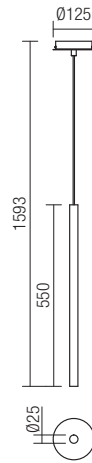

Kanji

Series of light fittings for interior equipped with POWER LED, metal structure electrostatically painted in sand white, sand coffee, sand black, brushed brass or rose gold.

01-1222

01-1224

01-1220

Kanji

Séria svietidiel pre interiér vybavených POWER LED, kovová konštrukcia je elektrostaticky lakovaná v matnej bielej, matnej kávovej, matnej čiernej farbe, mosadz alebo ružové zlato.

Model finishings

- art. 01-1220 Sand White
- art. 01-1221 Sand Black
- art. 01-2365 Sand Coffee
- art. 01-2360 Rose Gold
- art. 01-2359 Brush Brass

- art. 01-1222 Sand White
- art. 01-1223 Sand Black
- art. 01-2366 Sand Coffee
- art. 01-2362 Rose Gold
- art. 01-2361 Brush Brass

- art. 01-1224 Sand White
- art. 01-1225 Sand Black
- art. 01-2367 Sand Coffee
- art. 01-2364 Rose Gold
- art. 01-2363 Brush Brass