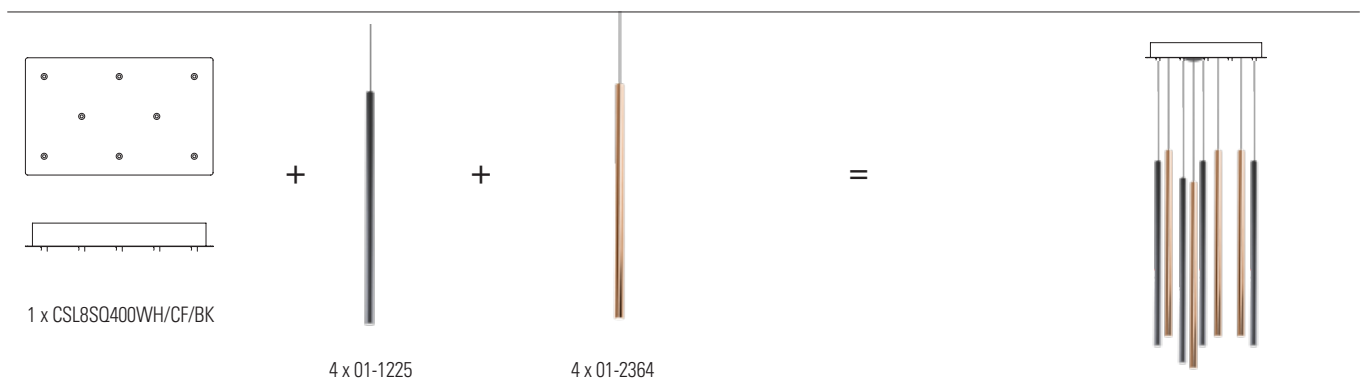

- art. 01-1220 Sand White
- art. 01-1221 Sand Black
- art. 01-2365 Sand Coffee
- art. 01-2360 Rose Gold
- art. 01-2359 Brush Brass

- art. 01-1222 Sand White
- art. 01-1223 Sand Black
- art. 01-2366 Sand Coffee
- art. 01-2362 Rose Gold
- art. 01-2361 Brush Brass

- art. 01-1224 Sand White
- art. 01-1225 Sand Black
- art. 01-2367 Sand Coffee
- art. 01-2364 Rose Gold
- art. 01-2363 Brush Brass

Led type	SMD Bridgelux, 1 pcs x 7W
Power	7W
Input	220V-240V, 50/60Hz
Color temperature	3000K
Lumen source	675 lm
Lumen system	390 lm
Optic	18°
CRI	90
Not dimmable	

CE IP20

Led type	SMD Bridgelux, 1 pcs x 7W
Power	7W
Input	220V-240V, 50/60Hz
Color temperature	3000K
Lumen source	675 lm
Lumen system	390 lm
Optic	18°
CRI	90
Not dimmable	

CE IP20

Led type	SMD Bridgelux, 1 pcs x 7W
Power	7W
Input	220V-240V, 50/60Hz
Color temperature	3000K
Lumen source	675 lm
Lumen system	390 lm
Optic	18°
CRI	90
Not dimmable	

CE IP20

Samples of composition/Exemple de combinații/Esempi di composizione

Multiple pendants must be installed with one of the canopy options listed on pages 709/711.

Variante multiple de suspensii pot fi asamblate cu ajutorul bazelor optionale prezentate la paginile 709/711.

Sospensioni multiple possono essere installate sui rosoni presenti alle pagine 709/711.