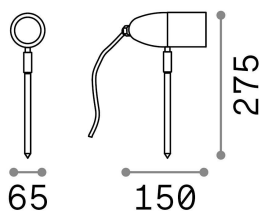

General info

Outdoor - Spotlights

Outdoor projector with direct light emission

Ean	8021696115412
Item	INSIDE PR1 ANTRACITE
Installation	Ground
Guarantee	5 years
Gross weight	0.47 kg
Volume	0.00153 m ³

Technical info

Net weight	0.37 kg
Insulation class	I
Protection index	IP54
Compliance	CE
Operating temperature	-15° ~ +45 °C
Dimmer	Non-dimmable
Power output	220-240 V AC
Power supply	Not required

Source info

Integrated source	Light bulb (not included)
Replaceable source	Replaceable
Power	G9 max 1 x 15W
Emission	Direct
Max consumption	-
Recommended bulb	G9 3.0W 4000K CRI80