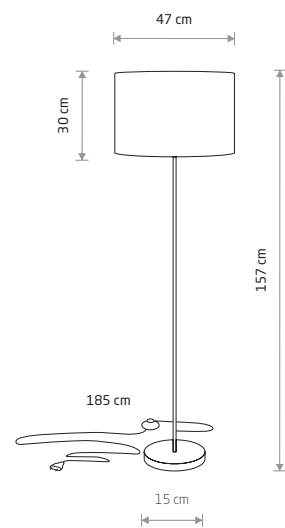

HOTEL 9303

**HOTEL**

fabric, chrome plated steel

9303 8980

1xE14, max 10W only LED

HOTEL 9301

**HOTEL**

fabric, chrome plated steel

8981 9300

1xE27, max 25W only LED

**HOTEL**

fabric, chrome plated steel

9298

1xE27, max 25W only LED

**HOTEL**

chrome plated steel, fabric

## FLEX

flexible stem, painted steel

9766

5xE27, max 25W only LED

## FLEX

flexible stem, painted steel

9768

1xE27, max 25W only LED