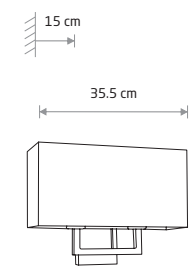

HOTEL

fabric, chrome plated steel

4731 9304

2xE27, max 25W only LED