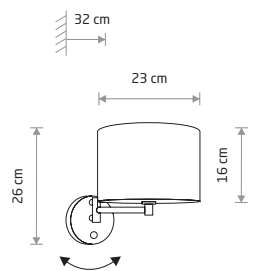

HOTEL

fabric, chrome plated steel

9303 8980

1xE14, max 10W only LED