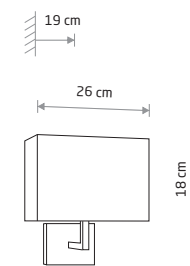

8982 9301

1xE27, max 10W only LED

HOTEL LED 9302

**HOTEL LED**

fabric, chrome plated steel

6800 9302

1xE27, 25W only LED, 1x2.2W

HOTEL 9218