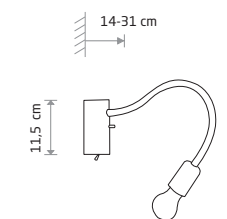

## FLEX

flexible stem, painted steel

9766

5xE27, max 25W only LED