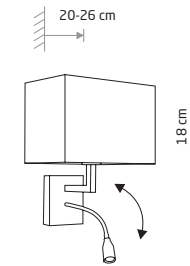

HOTEL LED

fabric, chrome plated steel

6800 9302

1xE27, 25W only LED, 1x2.2W