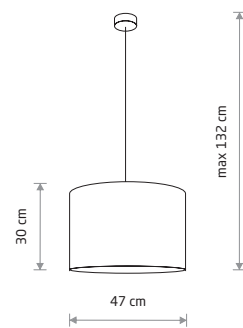

HOTEL

fabric, chrome plated steel

9298

1xE27, max 25W only LED