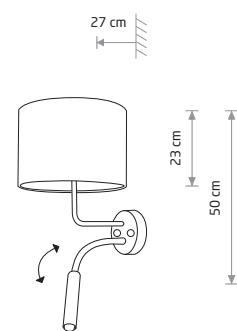

HOTEL PLUS

fabric, painted steel, flexible stem

9073 9071

1xE27, max 25W only LED, 1xG9, max 10W only LED

HOTEL PLUS

fabric, painted steel, flexible stem

9074 9072

1xE27, max 25W only LED, 1xG9, max 10W only LED