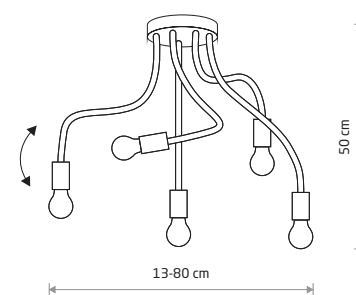

## FLEX

flexible stem, painted steel

9766

5xE27, max 25W only LED