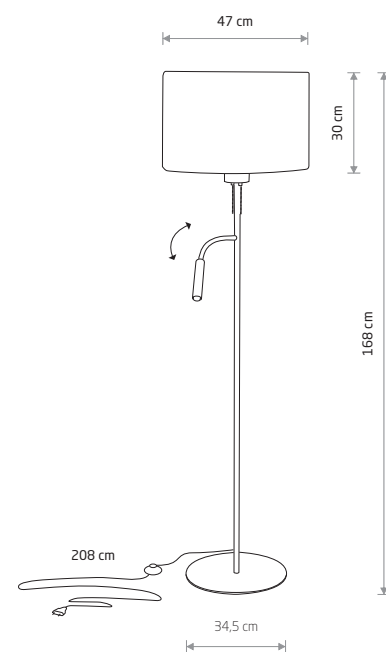

HOTEL PLUS

fabric, painted steel, flexible stem

9073 9071

1xE27, max 25W only LED, 1xG9, max 10W only LED

HOTEL PLUS

fabric, painted steel, flexible stem

9074 9072

1xE27, max 25W only LED, 1xG9, max 10W only LED