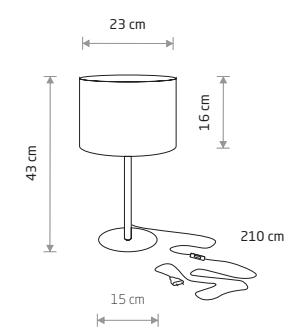

HOTEL

chrome plated steel, fabric

8982 9301

1xE27, max 10W only LED