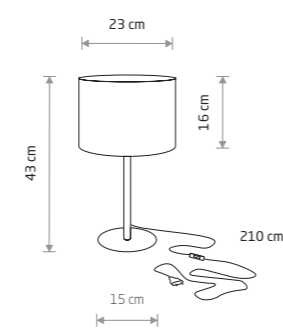

HOTEL

chrome plated steel, fabric

8982 9301

1xE27, max 10W only LED