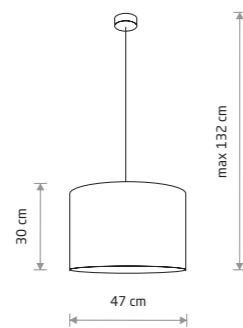

HOTEL

fabric, chrome plated steel

9298

1xE27, max 25W only LED