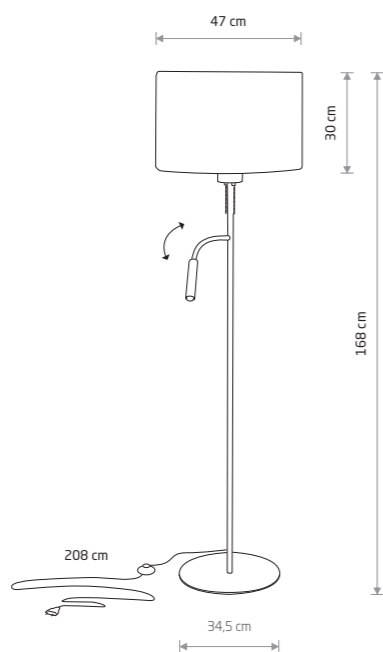

2xE27, max 25W only LED

HOTEL PLUS 9073

HOTEL PLUS 9072

FLEX 9766

HOTEL PLUS

fabric, painted steel, flexible stem

9073 9071

1xE27, max 25W only LED, 1xG9, max 10W only LED

FLEX

flexible stem, painted steel

9768

1xE27, max 25W only LED