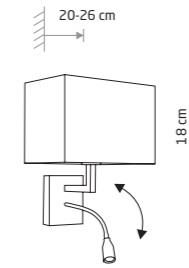

HOTEL LED

fabric, chrome plated steel

6800 9302

1xE27, 25W only LED, 1x2.2W