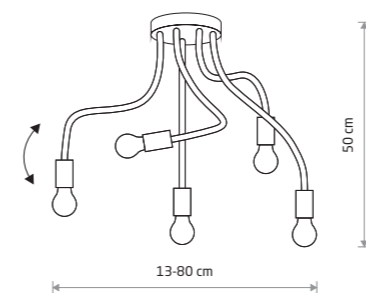

HOTEL PLUS

fabric, painted steel, flexible stem

9073 9071

1xE27, max 25W only LED, 1xG9, max 10W only LED

HOTEL PLUS

fabric, painted steel, flexible stem

9074 9072

1xE27, max 25W only LED, 1xG9, max 10W only LED

FLEX

flexible stem, painted steel

9766

5xE27, max 25W only LED

FLEX

flexible stem, painted steel

9768

1xE27, max 25W only LED