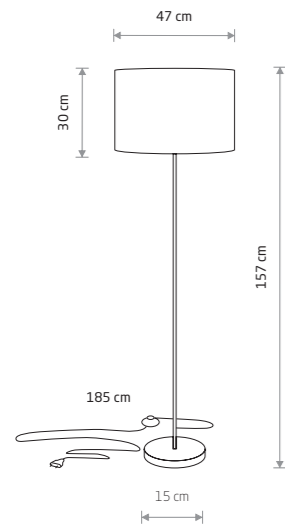

HOTEL 9303

HOTEL

fabric, chrome plated steel

9303 8980

1xE14, max 10W only LED

HOTEL 9301

HOTEL

fabric, chrome plated steel

8981 9300

1xE27, max 25W only LED

HOTEL

fabric, chrome plated steel

9298

1xE27, max 25W only LED

HOTEL

chrome plated steel, fabric

8982 9301

1xE27, max 10W only LED

HOTEL LED 9302

HOTEL LED

fabric, chrome plated steel

6800 9302

1xE27, 25W only LED, 1x2.2W

HOTEL 9218

FLEX

flexible stem, painted steel

9768

1xE27, max 25W only LED