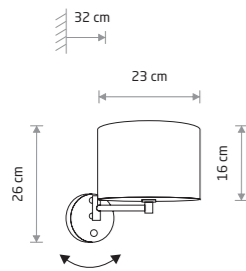

HOTEL

fabric, chrome plated steel

9303 8980

1xE14, max 10W only LED