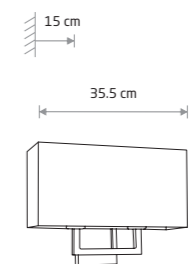

HOTEL

fabric, chrome plated steel

4731 9304

2xE27, max 25W only LED