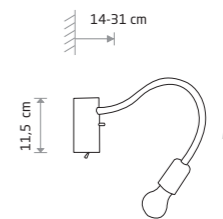

HOTEL PLUS

fabric, painted steel, flexible stem

9073 9071

1xE27, max 25W only LED, 1xG9, max 10W only LED

HOTEL PLUS

fabric, painted steel, flexible stem

9074 9072

1xE27, max 25W only LED, 1xG9, max 10W only LED

FLEX

flexible stem, painted steel

9766

5xE27, max 25W only LED

FLEX

flexible stem, painted steel

9768

1xE27, max 25W only LED