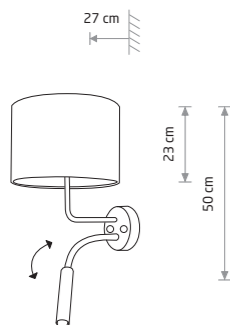

HOTEL PLUS 9072

FLEX 9766

HOTEL PLUS

fabric, painted steel, flexible stem

9073 9071

1xE27, max 25W only LED, 1xG9, max 10W only LED

HOTEL PLUS

fabric, painted steel, flexible stem

9074 9072

1xE27, max 25W only LED, 1xG9, max 10W only LED

FLEX

flexible stem, painted steel

9766

5xE27, max 25W only LED

FLEX

flexible stem, painted steel

9768

1xE27, max 25W only LED