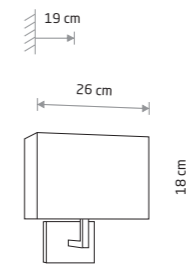

HOTEL

fabric, chrome plated steel

4730 9218

1xE27, max 25W only LED