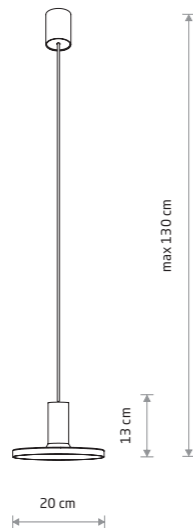

HERMANOS A 8103

HERMANOS B 8100

HERMANOS C 8192

HERMANOS C

painting steel, solid brass

8037 8194

1xGU10, max 10W only LED

painting steel

8192

1xGU10, max 10W only LED

HERMANOS

painting steel, solid brass

8031 8030

3xGU10, max 10W only LED

painting steel

10905

3xGU10, max 10W only LED

HERMANOS 8031

HERMANOS B 8102

HERMANOS B

painting steel, solid brass

8038 8100

1xGU10, max 10W only LED

painting steel