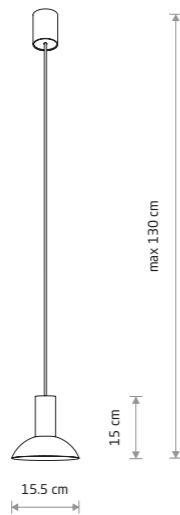

HERMANOS A 8103

HERMANOS B 8100

HERMANOS C 8192

HERMANOS C

painting steel, solid brass

8037 8194

1xGU10, max 10W only LED

painting steel

8192

1xGU10, max 10W only LED

HERMANOS

painting steel, solid brass

8031 8030

3xGU10, max 10W only LED

painting steel

10905

3xGU10, max 10W only LED

HERMANOS 8031

HERMANOS B 8102

HERMANOS B

painting steel, solid brass

8038 8100

1xGU10, max 10W only LED

painting steel