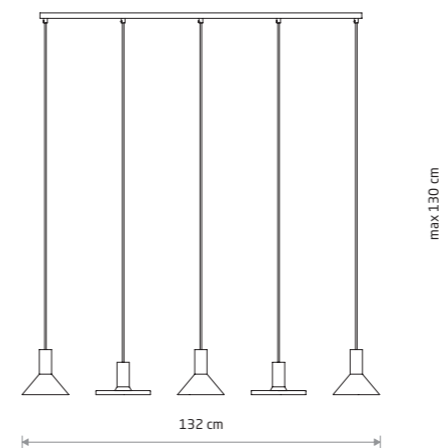

HERMANOS

painting steel, solid brass

8033 8032

5xGU10, max 10W only LED

painting steel

10906

5xGU10, max 10W only LED