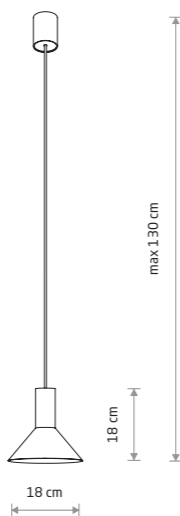

8192

1xGU10, max 10W only LED

HERMANOS

painting steel, solid brass

8031 8030

3xGU10, max 10W only LED

painting steel

10905

3xGU10, max 10W only LED

HERMANOS 8031

HERMANOS B 8102

HERMANOS B

painting steel, solid brass

8038 8100

1xGU10, max 10W only LED

painting steel

8102

1xGU10, max 10W only LED

HERMANOS 8032

HERMANOS A 8105

HERMANOS A

painting steel, solid brass

8040 8103

1xGU10, max 10W only LED

painting steel

8105

1xGU10, max 10W only LED

HERMANOS

painting steel, solid brass

8033 8032

5xGU10, max 10W only LED

painting steel