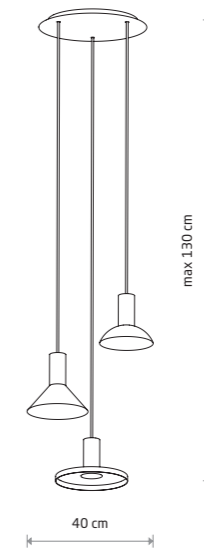

HERMANOS A 8103

HERMANOS B 8100

HERMANOS C 8192

HERMANOS C

painting steel, solid brass

8037 8194

1xGU10, max 10W only LED

painting steel

8192

1xGU10, max 10W only LED

HERMANOS

painting steel, solid brass

8031 8030

3xGU10, max 10W only LED

painting steel

10905

3xGU10, max 10W only LED

HERMANOS 8031

HERMANOS B 8102

HERMANOS B

painting steel, solid brass

8038 8100

1xGU10, max 10W only LED

painting steel