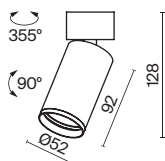

Focus S

^{EN} Metal body. Swivel mechanism. Optional mounts: built-in and removable (for one or two dome lamps). Great choice of colors. The light source is a lamp with a GU10 base.

^{DE} Metallrahmen. Schwenkvorrichtung. Befestigungen zur Auswahl: Einbau- und Aufsatzbefestigungen (für einen oder zwei Lampenschirme). Große Auswahl an Farbtönen. Lichtquelle: Ein Leuchtmittel mit einer Fassung GU10.

^{IT} Corpo in metallo. Meccanismo girevole. Fissaggi a scelta: integrato e sovrapposto (per una o due plafoniere). Ampia gamma di colori. La sorgente luminosa è una lampadina con attacco GU10.

^{FR} Corps métallique. Mécanisme pivotant. Fixations au choix: encastrées et en saillie (pour un ou deux globes). Large choix de couleurs. Source de lumière: ampoule à culot GU10.

LAMP	NUMBER OF LAMPS	COLOR	ARTICLE	MAX W LAMPS	IP
GU10	1x GU10	■ BLACK	C050CL-U-1B	10 W	IP 20
	1x GU10	□ WHITE	C050CL-U-1W	10 W	IP 20
	1x GU10	■ MATTE GOLD	C050CL-U-1MG	10 W	IP 20
	1x GU10	■ MATTE SILVER	C050CL-U-1S	10 W	IP 20