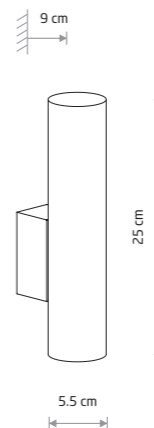

### EYE L

painting steel

5471 6838

1xGU10, max 10W only LED

solid brass

8913

1xGU10, max 10W only LED

EYE WALL 8072