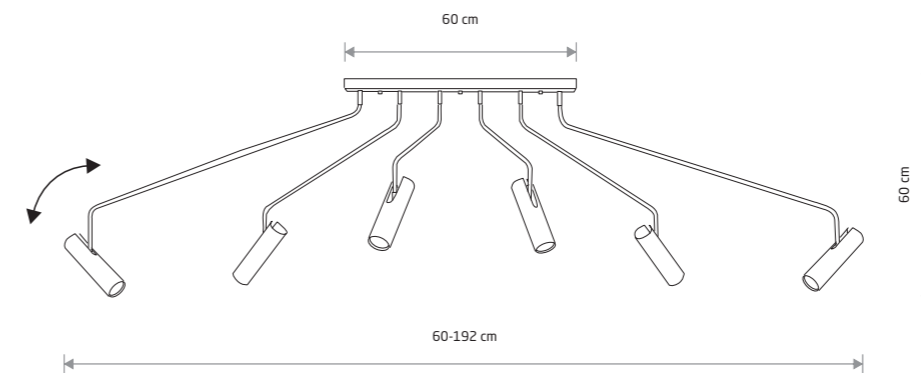

EYE SUPER 6505

EYE SUPER

■ painted steel, chrome

■ 6492 ■ 6505

● ● 6xGU10, max 10W only LED