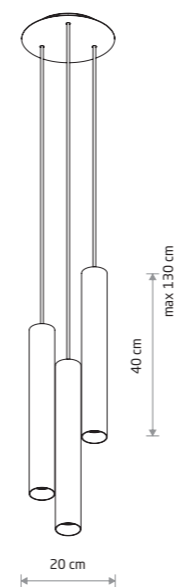

solid brass, painting steel

8914

1xGU10, max 10W only LED

**EYE L**

painting steel

5455 6841

5456

1xGU10, max 10W only LED

solid brass, painting steel

8800

1xGU10, max 10W only LED

EYE 7863

**EYE**

painting steel

6481 7862

3xGU10, max 10W only LED

solid brass, painting steel

7863

3xGU10, max 10W only LED

EYE L 8917

EYE L 8915

EYE L 8916

**EYE L**  
painted steel

- 8916
- 8917

- 3xGU10, max 10W only LED

**solid brass, painted steel**

- 8915

- 3xGU10, max 10W only LED

EYE L 6838

EYE M 5463

EYE S 5256