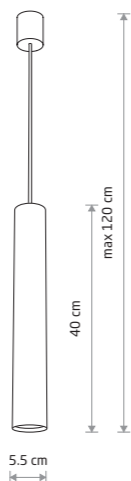

EYE M 5397

EYE L 6841

EYE L 8800

**EYE M**

painting steel

5397 6840

5398

1xGU10, max 10W only LED

solid brass, painting steel

8914

1xGU10, max 10W only LED

**EYE L**

painting steel

5455 6841

5456

1xGU10, max 10W only LED

solid brass, painting steel

8800

1xGU10, max 10W only LED

EYE 7863

**EYE**

painting steel

6481 7862

3xGU10, max 10W only LED

- 3xGU10, max 10W only LED

**solid brass, painted steel**

- 8915

- 3xGU10, max 10W only LED

EYE L 6838

EYE M 5463

EYE S 5256