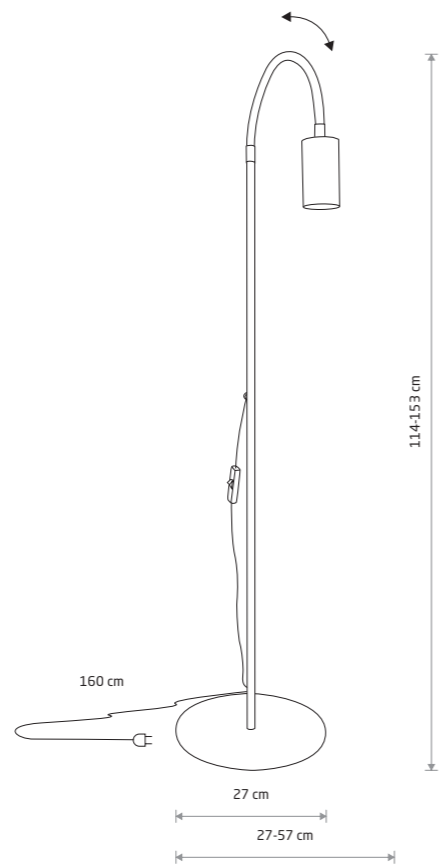

### EYE WALL

painting steel

8073 8072

2xGU10, max 10W only LED

solid brass, painting steel

8074

2xGU10, max 10W only LED

### EYE WALL CUT

painting steel

7993 7994

2xGU10, max 10W only LED

solid brass, painting steel

7995

2xGU10, max 10W only LED

EYE FLEX 8935

**EYE FLEX**

painting steel, flexible stem

- 8934
- 8935

1xGU10, max 10W only LED

**EYE**

painting steel

- 5654
- 5655
- 6842

1xGU10, max 10W only LED

EYE 6842

**EYE FLEX S**

painting steel, flexible stem

- 9070
- 9068

1xGU10, max 10W only LED

solid brass, flexible stem, painting steel

- 9067

1xGU10, max 10W only LED