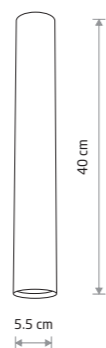

- 3xGU10, max 10W only LED

**solid brass, painted steel**

- 8915

- 3xGU10, max 10W only LED

EYE L 6838

EYE M 5463

EYE S 5256