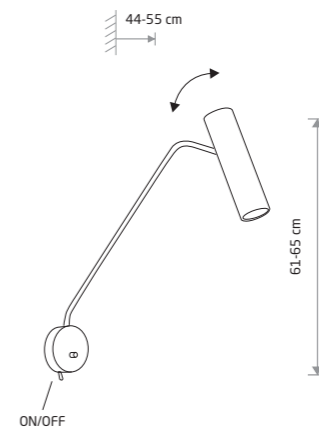

EYE SUPER

painted steel, chrome

6487 6501

1xGU10, max 10W only LED

WHITE P004 RAL 9003 BLACK P013 RAL 9005