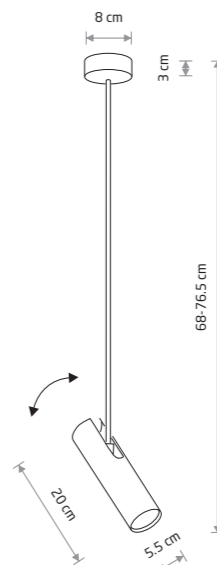

EYE SUPER B

painted steel

6490 6503

1xGU10, max 10W only LED