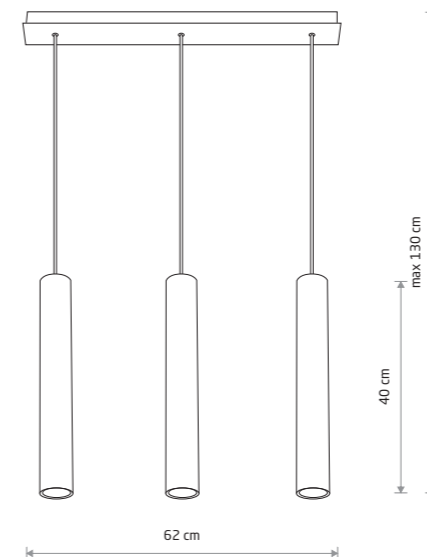

EYE

painting steel

6481 7862

3xGU10, max 10W only LED

solid brass, painting steel

7863

3xGU10, max 10W only LED