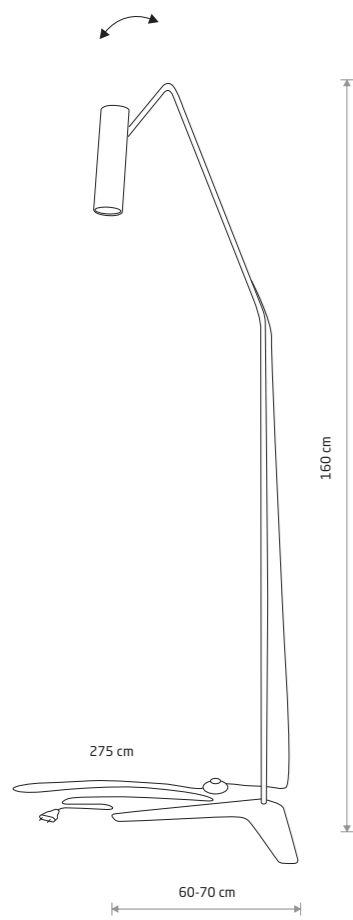

EYE SUPER
painted steel

6493 6506

1xGU10, max 10W only LED