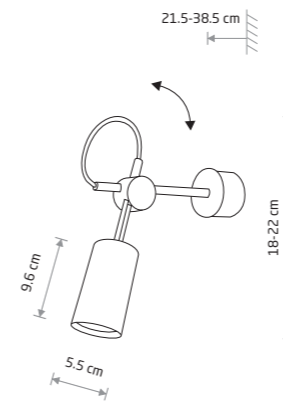

EYE

painting steel

- 5654
- 5655
- 6842

1xGU10, max 10W only LED