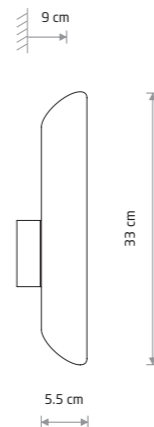

EYE WALL

painting steel

8073 8072

2xGU10, max 10W only LED

solid brass, painting steel

8074

2xGU10, max 10W only LED

EYE WALL CUT

painting steel

7993 7994

2xGU10, max 10W only LED

solid brass, painting steel

7995

2xGU10, max 10W only LED