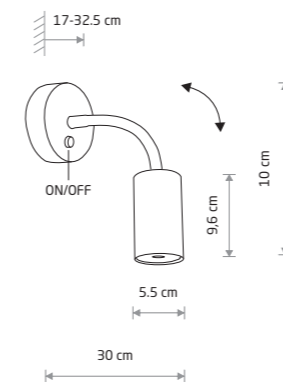

EYE FLEX S

painting steel, flexible stem

- 9070
- 9068

1xGU10, max 10W only LED

solid brass, flexible stem, painting steel

- 9067

1xGU10, max 10W only LED