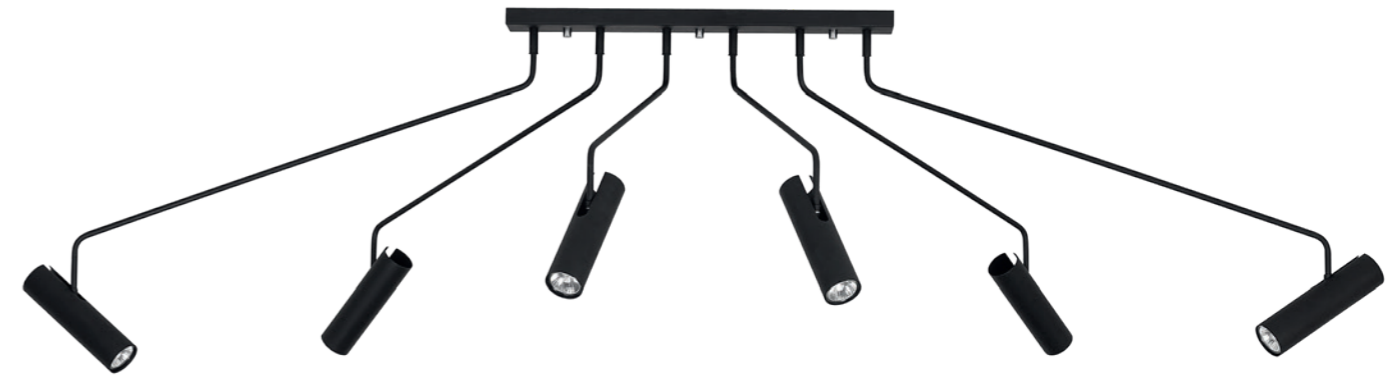

painted steel, chrome

6487 6501

1xGU10, max 10W only LED

WHITE P004 RAL 9003 BLACK P013 RAL 9005

EYE SUPER 6491

**EYE SUPER**

■ painted steel, chrome

■ 6491 ■ 6504

● ● 3xGU10, max 10W only LED

EYE SUPER 6505

**EYE SUPER**

■ painted steel, chrome

■ 6492 ■ 6505

● ● 6xGU10, max 10W only LED