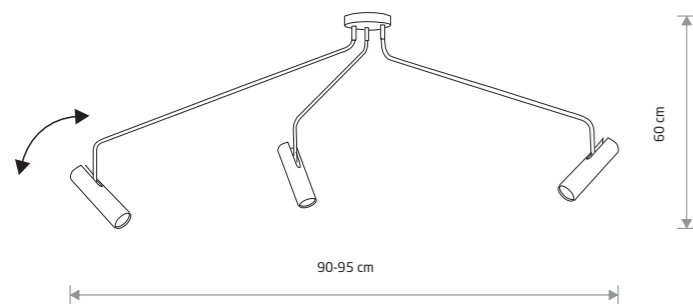

EYE SUPER 6491

EYE SUPER

■ painted steel, chrome

■ 6491 ■ 6504

● ● 3xGU10, max 10W only LED