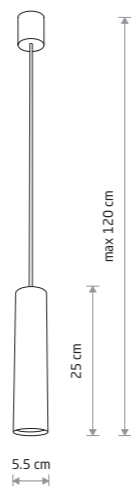

EYE M 5397

EYE L 6841

EYE L 8800

**EYE M**

painting steel

5397 6840

5398

1xGU10, max 10W only LED

solid brass, painting steel

8914

1xGU10, max 10W only LED

**EYE L**

painting steel

5455 6841

5456

1xGU10, max 10W only LED

solid brass, painting steel

8800

1xGU10, max 10W only LED

EYE 7863

**EYE**

painting steel

6481 7862

3xGU10, max 10W only LED

- 3xGU10, max 10W only LED

**solid brass, painted steel**

- 8915

- 3xGU10, max 10W only LED

EYE L 6838

EYE M 5463

EYE S 5256