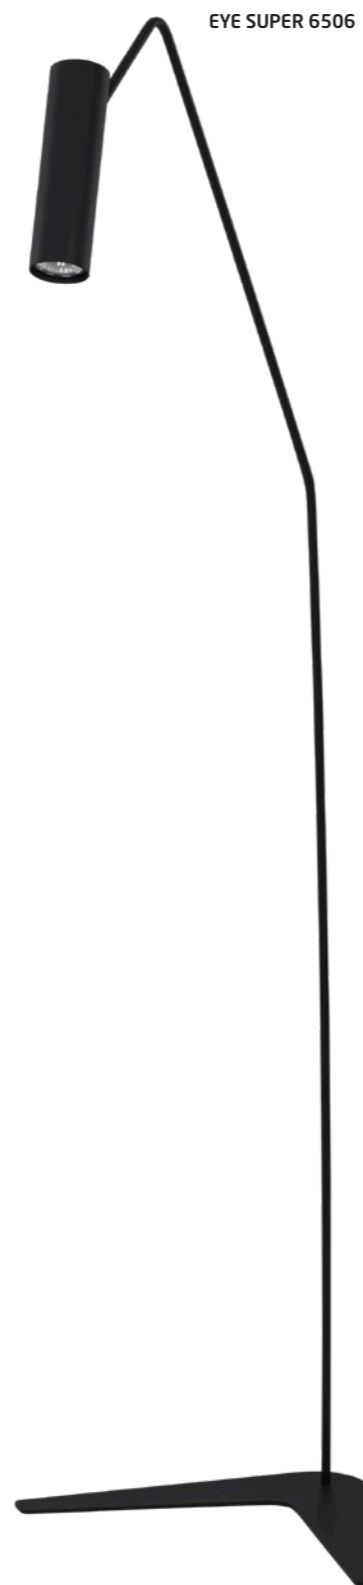

EYE M 5397

EYE L 6841

EYE L 8800

**EYE M**

painting steel

5397 6840

5398

1xGU10, max 10W only LED

**EYE FLEX**

painting steel, flexible stem

- 8934
- 8935

1xGU10, max 10W only LED

**EYE**

painting steel

- 5654
- 5655
- 6842

1xGU10, max 10W only LED

EYE 6842

**EYE FLEX S**

painting steel, flexible stem

- 9070
- 9068

1xGU10, max 10W only LED

solid brass, flexible stem, painting steel

- 9067

1xGU10, max 10W only LED

EYE FLEX S 9067

**EYE SUPER**  
painted steel

6493 6506

1xGU10, max 10W only LED

WHITE P004 RAL 9003 BLACK P013 RAL 9005

EYE SUPER B 6490

EYE SUPER 6501

**EYE SUPER A**