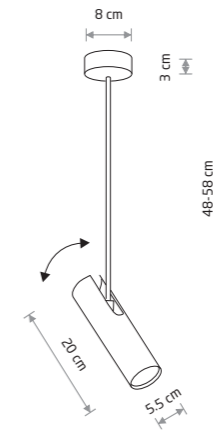

EYE SUPER A

painted steel

6488 6502

1xGU10, max 10W only LED