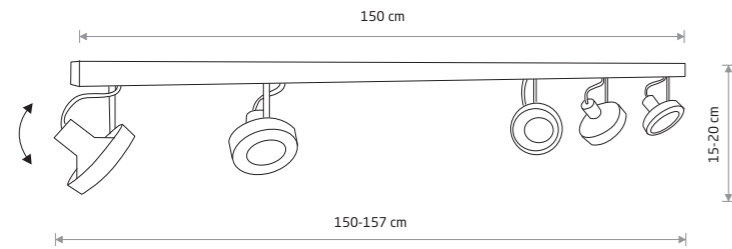

CROSS 9596

VESPA 9592

**CROSS**  
painted steel, chrome

- 9600
- 5xGU10 ES111, max 15W only LED

**VESPA**  
painted steel, chrome

- 9595 8842
- 6xGU10 ES111, max 15W only LED

**CROSS**  
painted steel, chrome

- 9598
- 1xGU10 ES111, max 15W only LED

**CROSS**  
painted steel, chrome

- 9597
- 2xGU10 ES111, max 15W only LED

**CROSS**  
painted steel, chrome

- 9596
- 3xGU10 ES111, max 15W only LED

**VESPA**  
painted steel, chrome

- 9594 8838
- 1xGU10 ES111, max 15W only LED

**VESPA**  
painted steel, chrome

- 9593 8840
- 2xGU10 ES111, max 15W only LED

**VESPA**  
painted steel, chrome

- 9592 8841
- 3xGU10 ES111, max 15W only LED