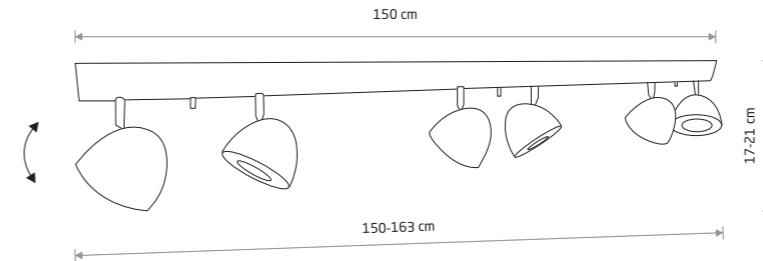

CROSS 9596

VESPA 9592

**CROSS**  
painted steel, chrome

- 9600
- 5xGU10 ES111, max 15W only LED

**VESPA**  
painted steel, chrome

- 9595 8842
- 6xGU10 ES111, max 15W only LED

**CROSS**  
painted steel, chrome

- 9598
- 1xGU10 ES111, max 15W only LED

**CROSS**  
painted steel, chrome

- 9597
- 2xGU10 ES111, max 15W only LED

**CROSS**  
painted steel, chrome

- 9596
- 3xGU10 ES111, max 15W only LED

**VESPA**  
painted steel, chrome