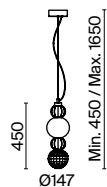

3 ■ **P069PL-L17G3K**

LED 17W 950lm
t° 3000K >80Ra 360°
IP 20