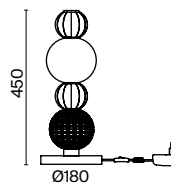

1

1 **MOD301TL-L18G3K1**
MOD301TL-L18CH3K

LED 18 W 300lm
t° 3000K >80 Ra
IP 20