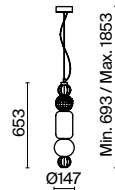

P069PL-L17G3K

Collar

5

6

5 ■ P069PL-L17CH3K

LED 17W 950lm
 t° 3000K >80Ra 360°
 IP 20

6 ■ P069PL-L35CH3K1

LED 35W 1600lm
 t° 3000K >80Ra 360°
 IP 20