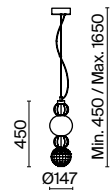

P069PL-L17G3K

Collar

5

6

5 ■ P069PL-L17CH3K

LED 17W 950lm
 t° 3000K >80Ra 360°
 IP 20

6 ■ P069PL-L35CH3K1

LED 35W 1600lm
 t° 3000K >80Ra 360°
 IP 20