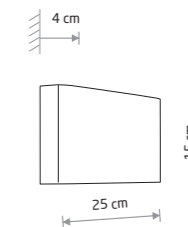

2xGU10, max 10W only LED

**HAGA**
aluminum

10456

2xG9, max 10W only LED

painted steel

 9708 9710

2xG9, max 10W only LED

**MALMO**
aluminum