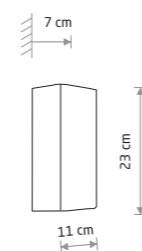

BERGEN
aluminum

10455

2xGU10, max 10W only LED

painted steel

☐ 9706 ☒ 9707

2xGU10, max 10W only LED