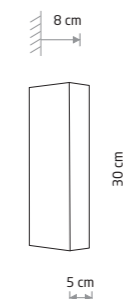

2xGU10, max 10W only LED

**HAGA**
aluminum

10456

2xG9, max 10W only LED

painted steel

 9708 9710

2xG9, max 10W only LED

**MALMO**
aluminum