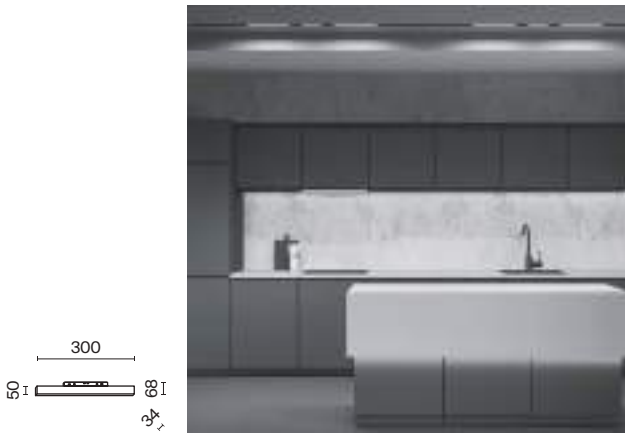

SCATTERING ANGLE	CCT	COLOR	ARTICLE	POWER	LIGHT FLUX	DIMMABLE	IP
 120°	3K WARM	BLACK	TR012-2-12W3K-B	12 W	750 LM	NO	IP20
	4K DAY	BLACK	TR012-2-12W4K-B	12 W	900 LM	NO	IP20