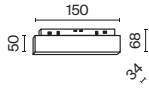

SCATTERING ANGLE	CCT	COLOR	ARTICLE	POWER	LIGHT FLUX	DIMMABLE	IP
			TR012-2-7W3K-B	7 W	350 LM	NO	IP20
			TR012-2-7W4K-B	7 W	400 LM	NO	IP20