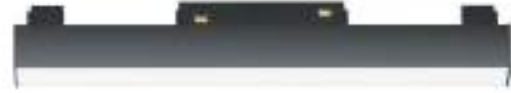

SCATTERING ANGLE	CCT	COLOR	ARTICLE	POWER	LIGHT FLUX	DIMMABLE	IP
 120°	3K WARM	BLACK	TR012-2-12W3K-B	12 W	750 LM	NO	IP20
	4K DAY	BLACK	TR012-2-12W4K-B	12 W	900 LM	NO	IP20