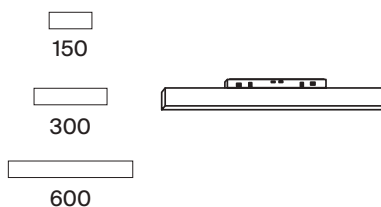

LEDS BRIDGELUX

CHOOSE YOUR COLOR TEMPERATURE

WARM / DAY

CHOOSE SIZE AND POWER

7W × 150 / 12W × 300 / 20W × 600

150

TR012-2-7W4K-B

CRI>90 *High color rendering index allows you to maximize the interior colors.