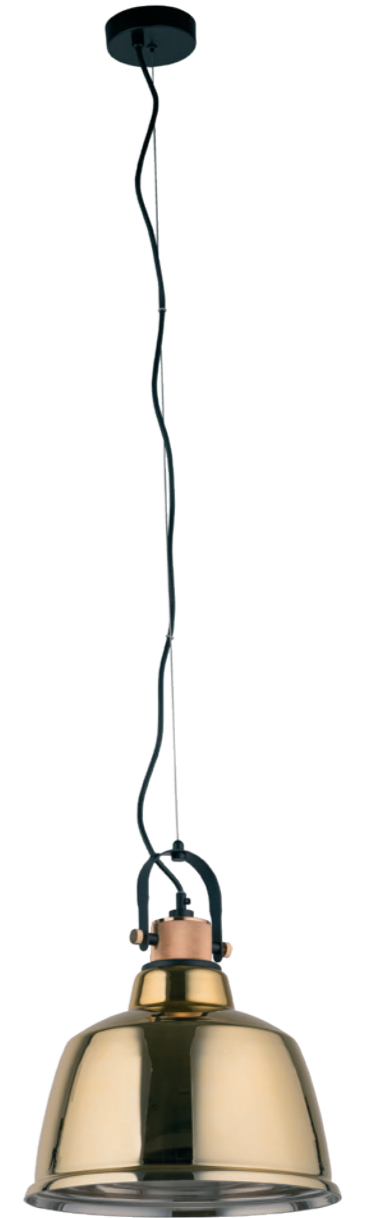

AMALFI M 9153

AMALFI 9155

AMALFI 9154

18-22 cm

AMALFI

metallized glass, steel, solid brass

9154 9155

1xE27, max 25W only LED

AMALFI M 9152

AMALFI L 8381

AMALFI M

metallized glass, steel, solid brass

9152 9153

1xE27, max 25W only LED

AMALFI L

metallized glass, steel, solid brass

8380 8381

1xE27, max 25W only LED

GOLD SILVER BLACK