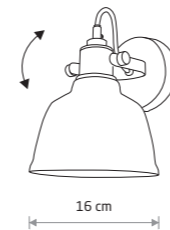

AMALFI M 9153

AMALFI 9155

AMALFI 9154

18-22 cm

AMALFI

metallized glass, steel, solid brass

9154 9155

1xE27, max 25W only LED