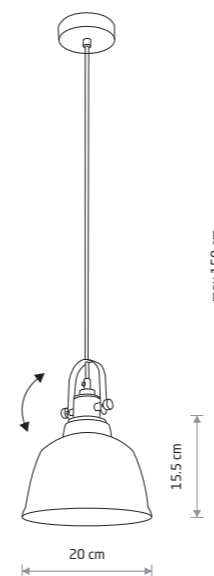

AMALFI M 9153

AMALFI 9155

AMALFI 9154

18-22 cm

AMALFI

metallized glass, steel, solid brass

9154 9155

1xE27, max 25W only LED

AMALFI M 9152

AMALFI L 8381

AMALFI M

metallized glass, steel, solid brass

9152 9153

1xE27, max 25W only LED

AMALFI L

metallized glass, steel, solid brass

8380 8381

1xE27, max 25W only LED

GOLD SILVER BLACK