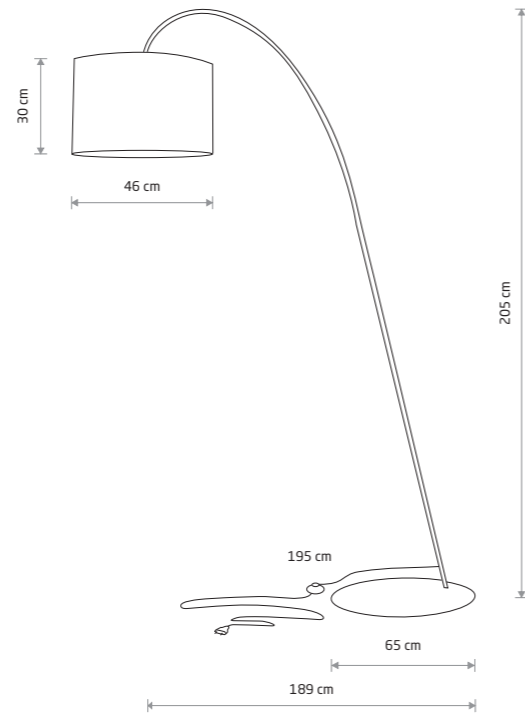

**ALICE**  
fabric, painted steel  
9084  
1xE27, max 10W only LED

**ALICE**  
fabric, painted steel  
9091  
1xE27, max 10W only LED

**ALICE L**  
fabric, painted steel  
4961  
1xE27, max 25W only LED

**ALICE L**  
fabric, painted steel  
3466

**ALICE XS**  
fabric, painted steel  
5663  
1xE27, max 10W only LED

**ALICE L**  
painted steel, fabric  
3464 3457  
1xE27, max 25W only LED

ALICE L 3466

ALICE M 6817

ALICE XS  
fabric, painted steel

- 9090
- 1xE27, max 10W only LED

ALICE XS  
fabric, painted steel

- 6812 5723
- 1xE27, max 10W only LED

ALICE M  
fabric, painted steel

- 5383
- 1xE27, max 25W only LED

ALICE L  
fabric, painted steel

- 6816
- 1xE27, max 25W only LED

ALICE L 6816

ALICE M  
fabric, painted steel

- 6817
- 2xE27, max 25W only LED

ALICE L  
painted steel, fabric

- 6818 5386
- 1xE27, max 25W only LED