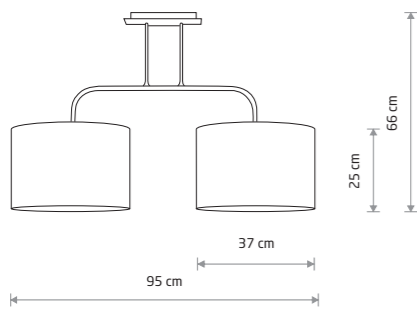

ALICE M
fabric, painted steel

- 6817
- 2xE27, max 25W only LED