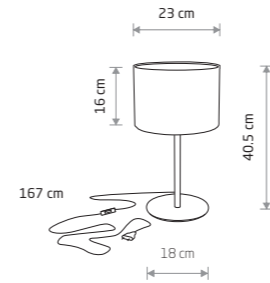

**ALICE L**  
fabric, painted steel  
3466

**ALICE XS**  
fabric, painted steel  
5663  
1xE27, max 10W only LED

**ALICE L**  
painted steel, fabric  
3464 3457  
1xE27, max 25W only LED

ALICE L 3466

ALICE M 6817