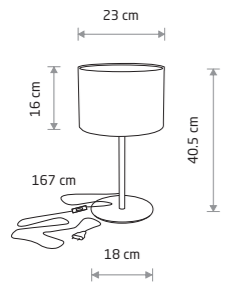

**ALICE**  
fabric, painted steel  
9084  
1xE27, max 10W only LED

**ALICE**  
fabric, painted steel  
9091  
1xE27, max 10W only LED

**ALICE L**  
fabric, painted steel  
4961  
1xE27, max 25W only LED

- 6816
- 1xE27, max 25W only LED

ALICE L 6816

ALICE M  
fabric, painted steel

- 6817
- 2xE27, max 25W only LED

ALICE L  
painted steel, fabric

- 6818 5386
- 1xE27, max 25W only LED