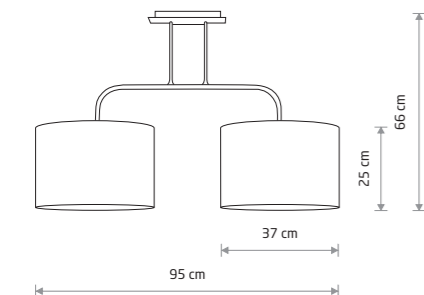

**ALICE**  
fabric, painted steel  
9084  
1xE27, max 10W only LED

**ALICE**  
fabric, painted steel  
9091  
1xE27, max 10W only LED

**ALICE L**  
fabric, painted steel  
4961  
1xE27, max 25W only LED