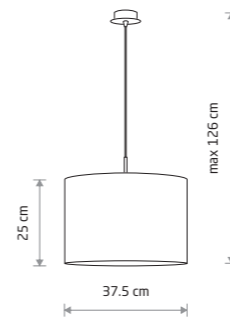

ALICE M
fabric, painted steel
3458
1xE27, max 25W only LED