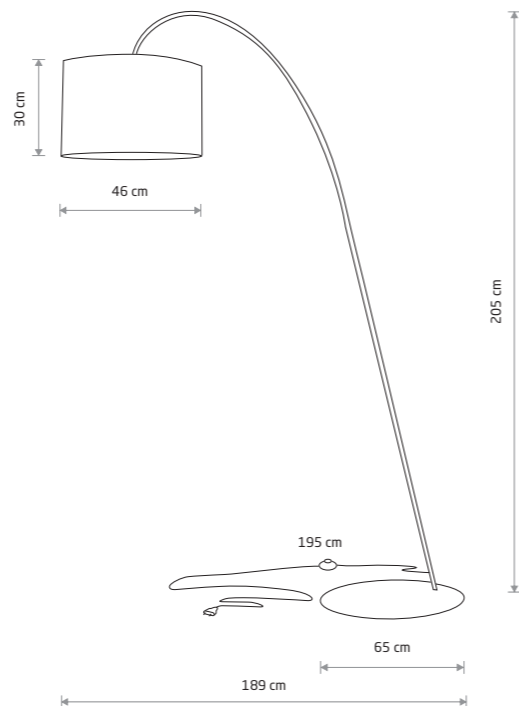

**ALICE**  
fabric, painted steel  
9084  
1xE27, max 10W only LED

**ALICE**  
fabric, painted steel  
9091  
1xE27, max 10W only LED

**ALICE L**  
fabric, painted steel  
4961  
1xE27, max 25W only LED

**ALICE M**  
fabric, painted steel  
4962  
2xE27, max 25W only LED

ALICE 9091

**ALICE L**  
painted steel, fabric  
4963  
1xE27, max 25W only LED

**ALICE M**  
fabric, painted steel  
3458  
1xE27, max 25W only LED

**ALICE L**  
fabric, painted steel  
3466

**ALICE XS**  
fabric, painted steel  
5663  
1xE27, max 10W only LED

**ALICE L**  
painted steel, fabric  
3464 3457  
1xE27, max 25W only LED

ALICE L 3466

ALICE M 6817

- 6816
- 1xE27, max 25W only LED

ALICE L 6816

ALICE M  
fabric, painted steel

- 6817
- 2xE27, max 25W only LED

ALICE L  
painted steel, fabric

- 6818 5386
- 1xE27, max 25W only LED