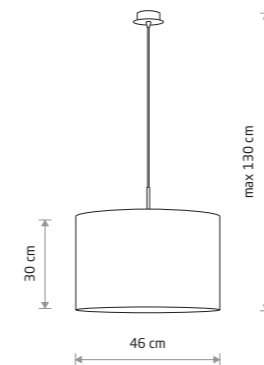

ALICE XS  
fabric, painted steel

- 9090
- 1xE27, max 10W only LED

ALICE XS  
fabric, painted steel

- 6812 5723
- 1xE27, max 10W only LED

ALICE M  
fabric, painted steel

- 5383
- 1xE27, max 25W only LED

ALICE L  
fabric, painted steel