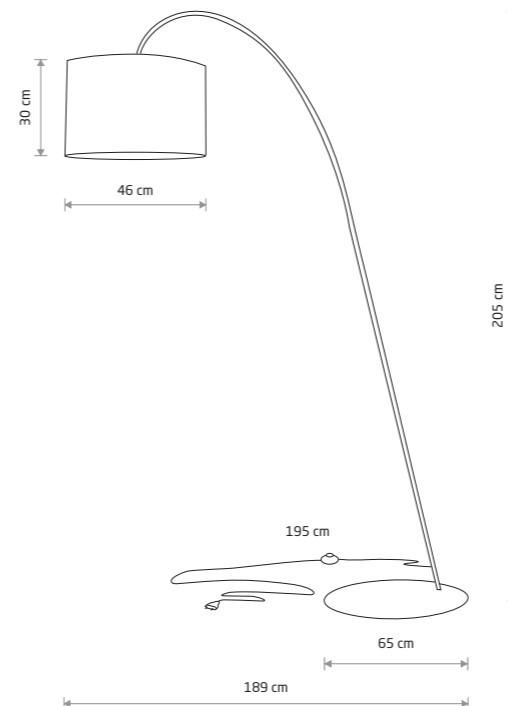

**ALICE**  
fabric, painted steel  
9084  
1xE27, max 10W only LED

**ALICE**  
fabric, painted steel  
9091  
1xE27, max 10W only LED

**ALICE L**  
fabric, painted steel  
4961  
1xE27, max 25W only LED

**ALICE M**  
fabric, painted steel  
4962  
2xE27, max 25W only LED

ALICE 9091

**ALICE L**  
painted steel, fabric  
4963  
1xE27, max 25W only LED

**ALICE M**  
fabric, painted steel  
3458  
1xE27, max 25W only LED

**ALICE L**  
fabric, painted steel  
3466

**ALICE XS**  
fabric, painted steel  
5663  
1xE27, max 10W only LED

**ALICE L**  
painted steel, fabric  
3464 3457  
1xE27, max 25W only LED

ALICE L 3466

ALICE M 6817

ALICE XS  
fabric, painted steel

- 9090
- 1xE27, max 10W only LED

ALICE XS  
fabric, painted steel

- 6812 5723
- 1xE27, max 10W only LED

ALICE M  
fabric, painted steel

- 5383
- 1xE27, max 25W only LED

ALICE L  
fabric, painted steel