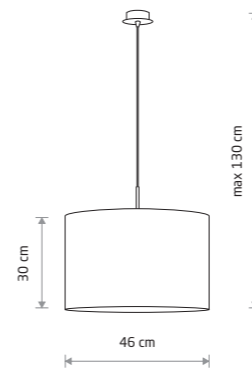

**ALICE M**  
fabric, painted steel  
4962  
2xE27, max 25W only LED

ALICE 9091

**ALICE L**  
painted steel, fabric  
4963  
1xE27, max 25W only LED

**ALICE M**  
fabric, painted steel  
3458  
1xE27, max 25W only LED