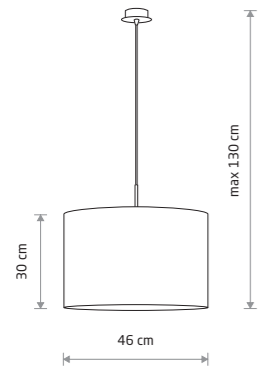

**ALICE**  
fabric, painted steel  
9084  
1xE27, max 10W only LED

**ALICE**  
fabric, painted steel  
9091  
1xE27, max 10W only LED

**ALICE L**  
fabric, painted steel  
4961  
1xE27, max 25W only LED