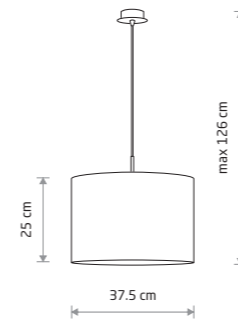

ALICE M
fabric, painted steel

- 5383
- 1xE27, max 25W only LED